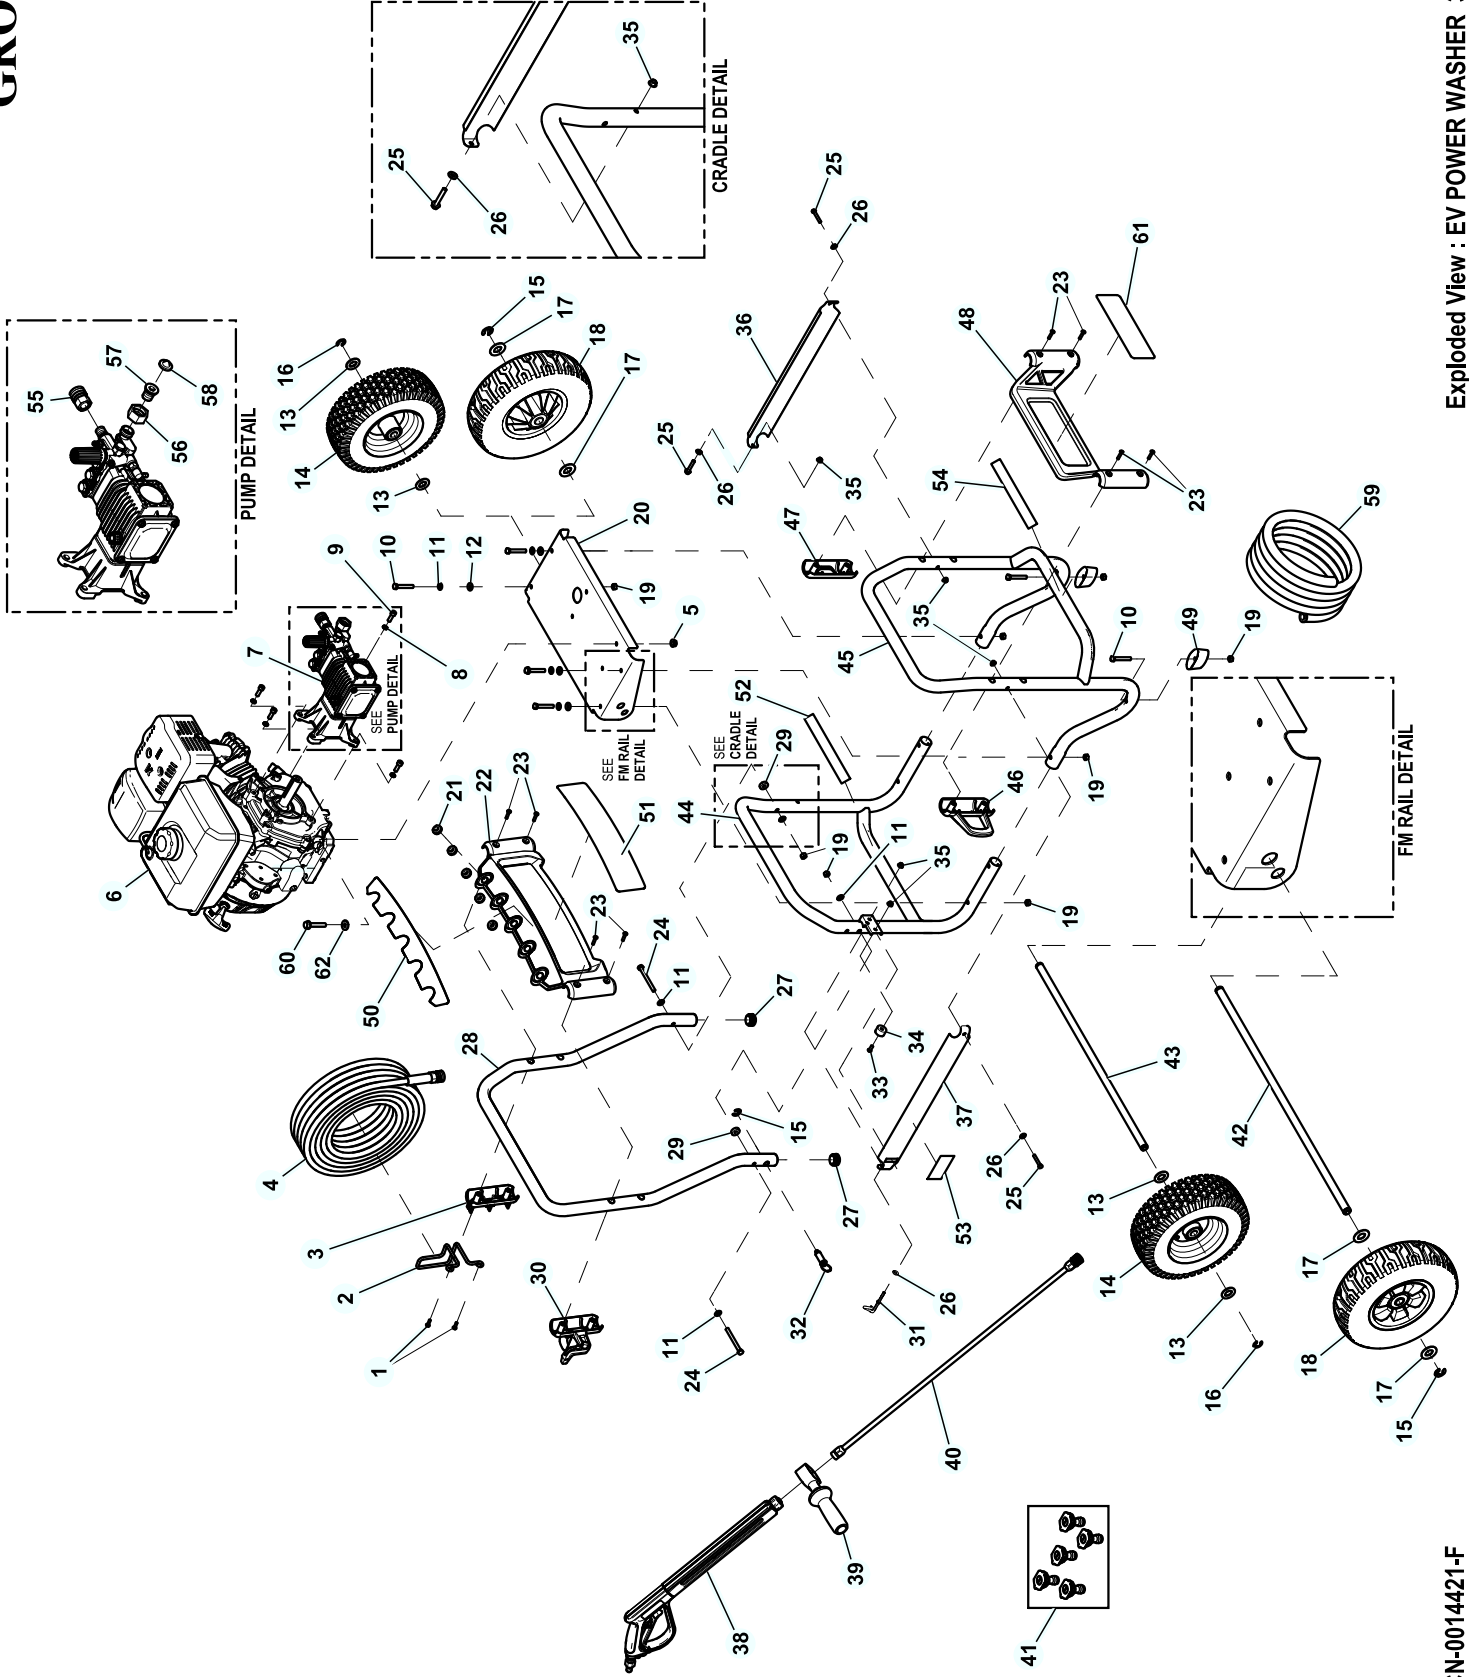

## EXPLODED VIEW: EV POWER WASHER 3800/4200

DRAWING #: 0K4564

GROUP EV

ITEM	PART#	QTY.	DESCRIPTION
1	0J1545	2	SCREW BHSP M6-2.5 X 19MM
2	0J0211	1	HOOK GP HOSE
3	0H9637A	1	BILLBOARD CAP W/HOSE HOOK ORG
4	0K5465A	1	HOSE 3/8" X 35' W/QC DISK (3800 PSI)
	0K5465	1	HOSE 3/8" X 50' W/QC DISK (4200PSI)
5	067989	4	NUT HEX FL WHIZ M8-1.25
6	0K4510	1	ENGINE (3800 PSI)
	0K3133	1	ENGINE (4200 PSI)
7	0K1669	1	PUMP TRIPLEX 3.3 GPM (3800 PSI)
	0J0480	1	PUMP,TRIPLEX (4200 PSI)
8	092479	4	WASHER LOCK M8 RIBBED
9	0J3315	4	SCREW SHC M8-1.25 X 25 C8.8 ZP
10	0J3317	6	SCREW HHC M8-1.25X55 8.8 BL ZP
11	022145	8	WASHER FLAT 5/16-M8 ZINC
12	0D4417	4	WASHER,RUBBER 1/4" X 1/8" THK
13	045900	4	WASHER FLAT 3/4 ZINC (4200 PSI)
14	0K4506	2	WHEEL,12.8"OD PNUEM 3/4"OD AXL (4200 PSI)
15	0J2686	3	RING, SNAP - 5/8" TYPE E (3800 PSI)
	0J2686	1	RING, SNAP - 5/8" TYPE E (4200 PSI)
16	0J3255	2	RING, SNAP - 3/4" TYPE E (4200 PSI)
17	022247	4	WASHER FLAT 5/8 ZINC (3800 PSI)
18	0H9589B	2	WHEEL 10"D X 3" (3800 PSI)
19	049820	8	NUT HEX LOCK M8-1.25 NY INS
20	0J6839	1	FM RAIL-ENGINE GP SERIES
21	0J3079	5	GROMMET-NOZZLE
22	0H9620A	1	BILLBOARD-UPPER ORG
23	0J1544	8	SCREW BHSP M6-2.5 X 25MM
24	061906	2	SCREW HHC M8-1.25 X 85 C8.8
25	051753	3	SCREW HHC M6-1.0 X 40 C8.8 FTH
26	022473	4	WASHER FLAT 1/4-M6 ZINC
27	0H9731	2	TUBE END CAP - 1-1/4" OD TUBE
28	0H9601	1	TUBE-GP HANDLE
29	0J0688	2	WASHER, NYLON .325 X .875 X .25
30	0J0141A	1	BILLBOARD CAP W/GUN HOOK ORG
31	0J2422	1	ASSY-WIRE PULL START CORD
32	0J0050	1	PULL PIN ASSEMBLY
33	0J5086	1	SCREW BHSC M6-1.0 X 20 ZP
34	0J5254	1	BUMPER-HANDLE STOP
35	0E8388	5	NUT HEX FL WHIZ M6-1.0
36	0J5156A	1	BRACKET-SIDE W/O CUTOUT
37	0J5156B	1	BRACKET-SIDE W/CUTOUT
38	0K6183	1	GUN ASSY-W/RIBS (4200 psi)
39	0J1052	1	GUN SUPPORT HANDLE
40	0H9625A	1	LANCE ASSY-33" LONG SS
41	0H9617T	1	KIT-NOZZLE 035/037 (3800 PSI)
	0H9617E	1	KIT-NOZZLE (4200 PSI)
42	0H9603B	1	AXLE, 5/8" DIA (3800 PSI)
43	0J3252	1	AXLE, 3/4" DIA (4200 PSI)
44	0H9765	1	WLDMNT, GP TUBE FRAME RR
45	0H9592	1	WLDMNT, GP TUBE FRAME FT
46	0J0140A	1	BILLBOARD CAP W/WAND HOOK ORG
47	0J0139A	1	BILLBOARD CAP W/O HOOK ORG
48	0H9623A	1	BILLBOARD-LOWER BLANK
49	0G9055A	2	FOOT
50	0K1437A	1	DECAL-NOZZLE ID LG PRO (MATTE) (3800/4200 PSI)
51	0K1440C	1	DECAL-GENERAC (3800 PSI)
	0K1440D	1	DECAL-GENERAC (4200 PSI)
52	0J3376	1	DECAL QUICK START GP
53	0J3452	1	DECAL-ON/OFF
54	0J3375	1	DECAL QUICK START GP
55	0H9568	1	COUPLING-FEMALE QDISK
56	0J1445	1	NUT-GARDEN HOSE INLET
57	0J1443	1	NIPPLE-GARDEN HOSE INLET
58	0J1444	1	SCREEN-GARDEN HOSE INLET
59	0J5710	1	DETERGENT HOSE AND FILTER
60	G073144	4	SCREW HHFC M8-1.25 X 45 G8.8
61	0K4636	1	DECAL, GENERAC LOGO
62	0L0809	4	WASHER FLAT 5/16 W ZP