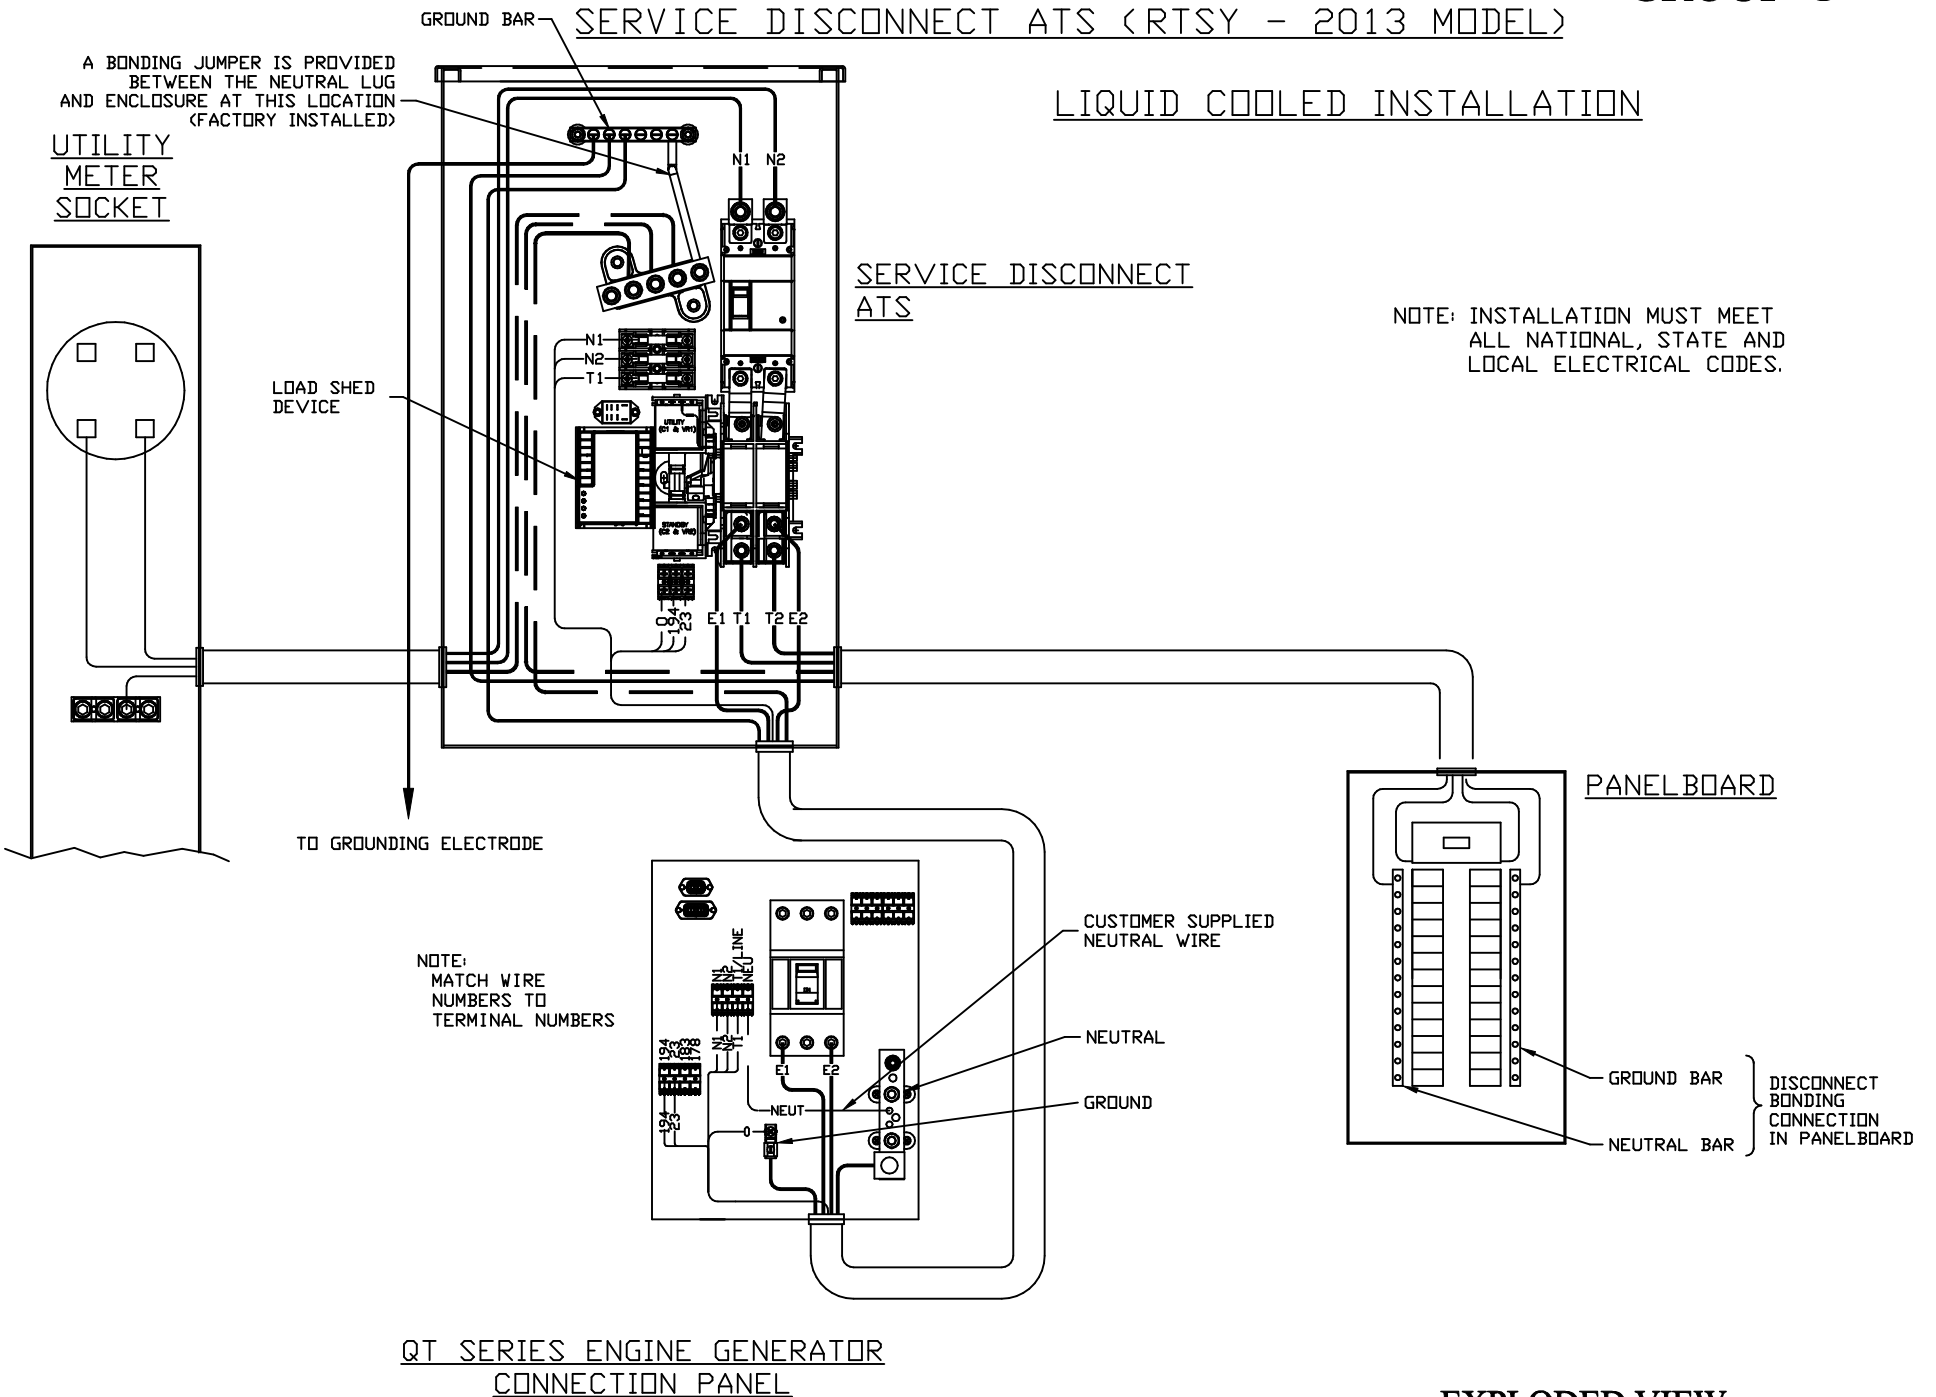

SERVICE DISCONNECT ATS (RTSY - 2013 MODEL)

LIQUID COOLED INSTALLATION

EXPLODED VIEW: RTS XFER SW INTERCONNECTIONS

DRAWING #: 0K2425

APPLICABLE TO:

GROUP G

THIS PAGE IS LEFT INTENTIONALLY BLANK