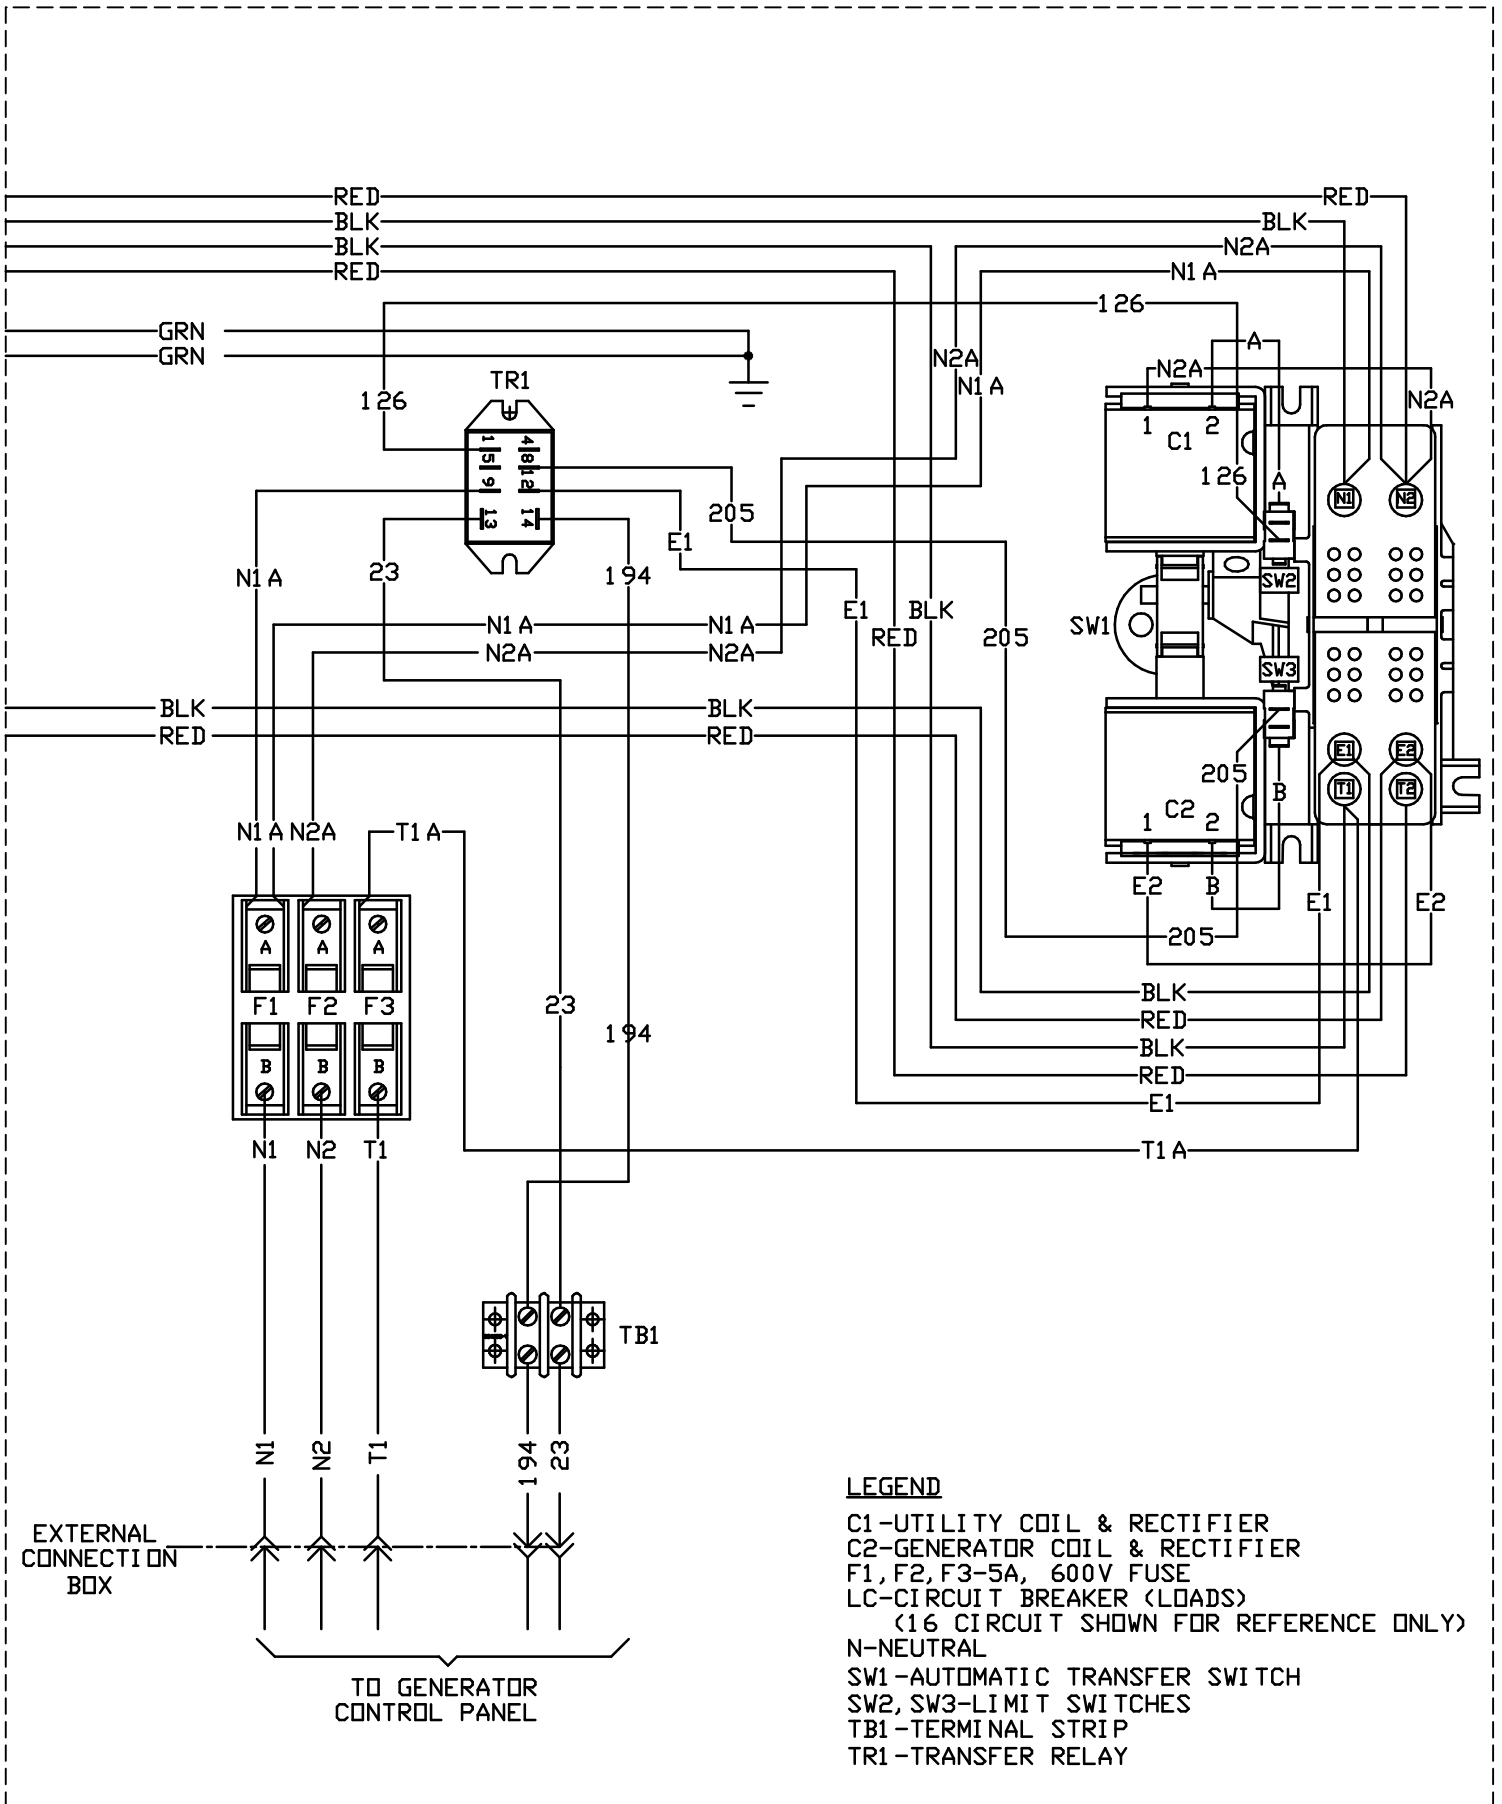

GROUP G

REVISION: "A"
DATE: 01/21/13

WIRING - DIAGRAM
HSB TRANSFER SWITCH 100A
DRAWING #: 0H6453