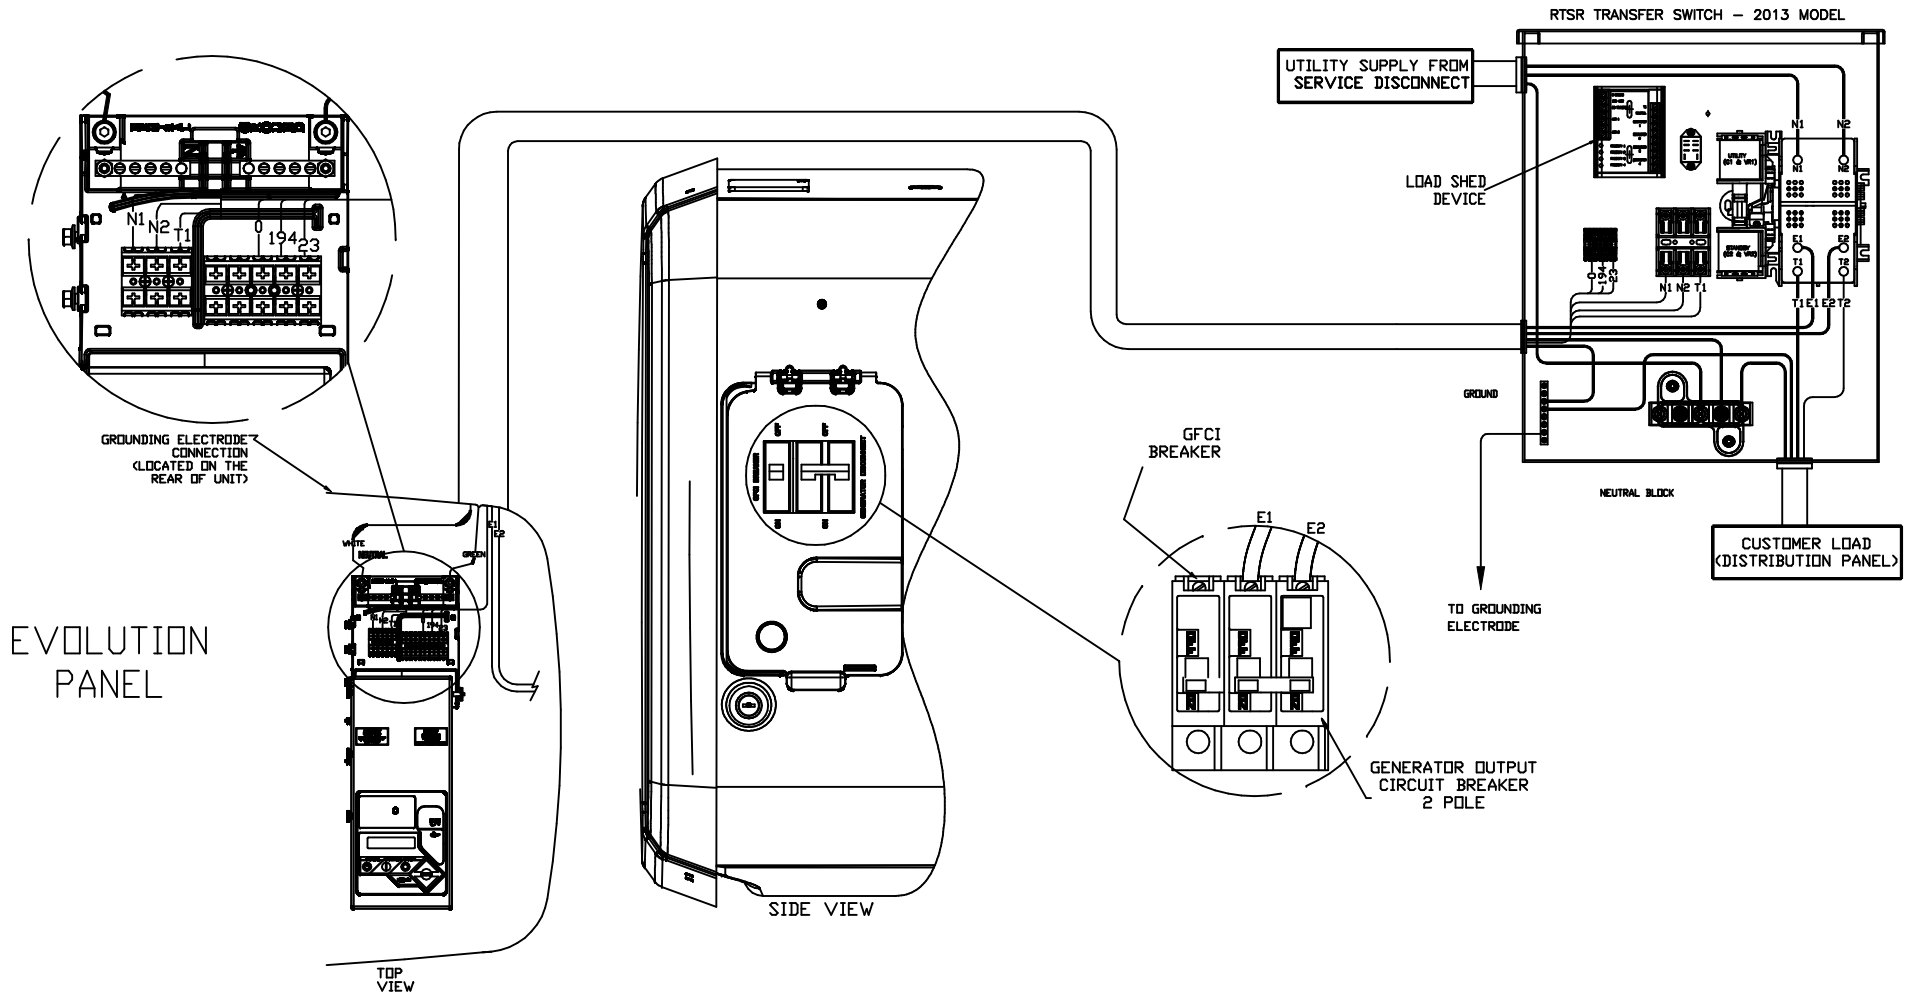

NOTE: INSTALLATION MUST MEET ALL NATIONAL, STATE AND LOCAL ELECTRICAL CODES.

EVOLUTION
PANEL

TOP
VIEW

SIDE
VIEW

GENERATOR OUTPUT
CIRCUIT BREAKER
2 POLE

EXPLODED VIEW:
NON SERVICE ENTRANCE ATS
DRAWING #0K2516

NOTE: INSTALLATION MUST MEET ALL NATIONAL, STATE AND LOCAL ELECTRICAL CODES.