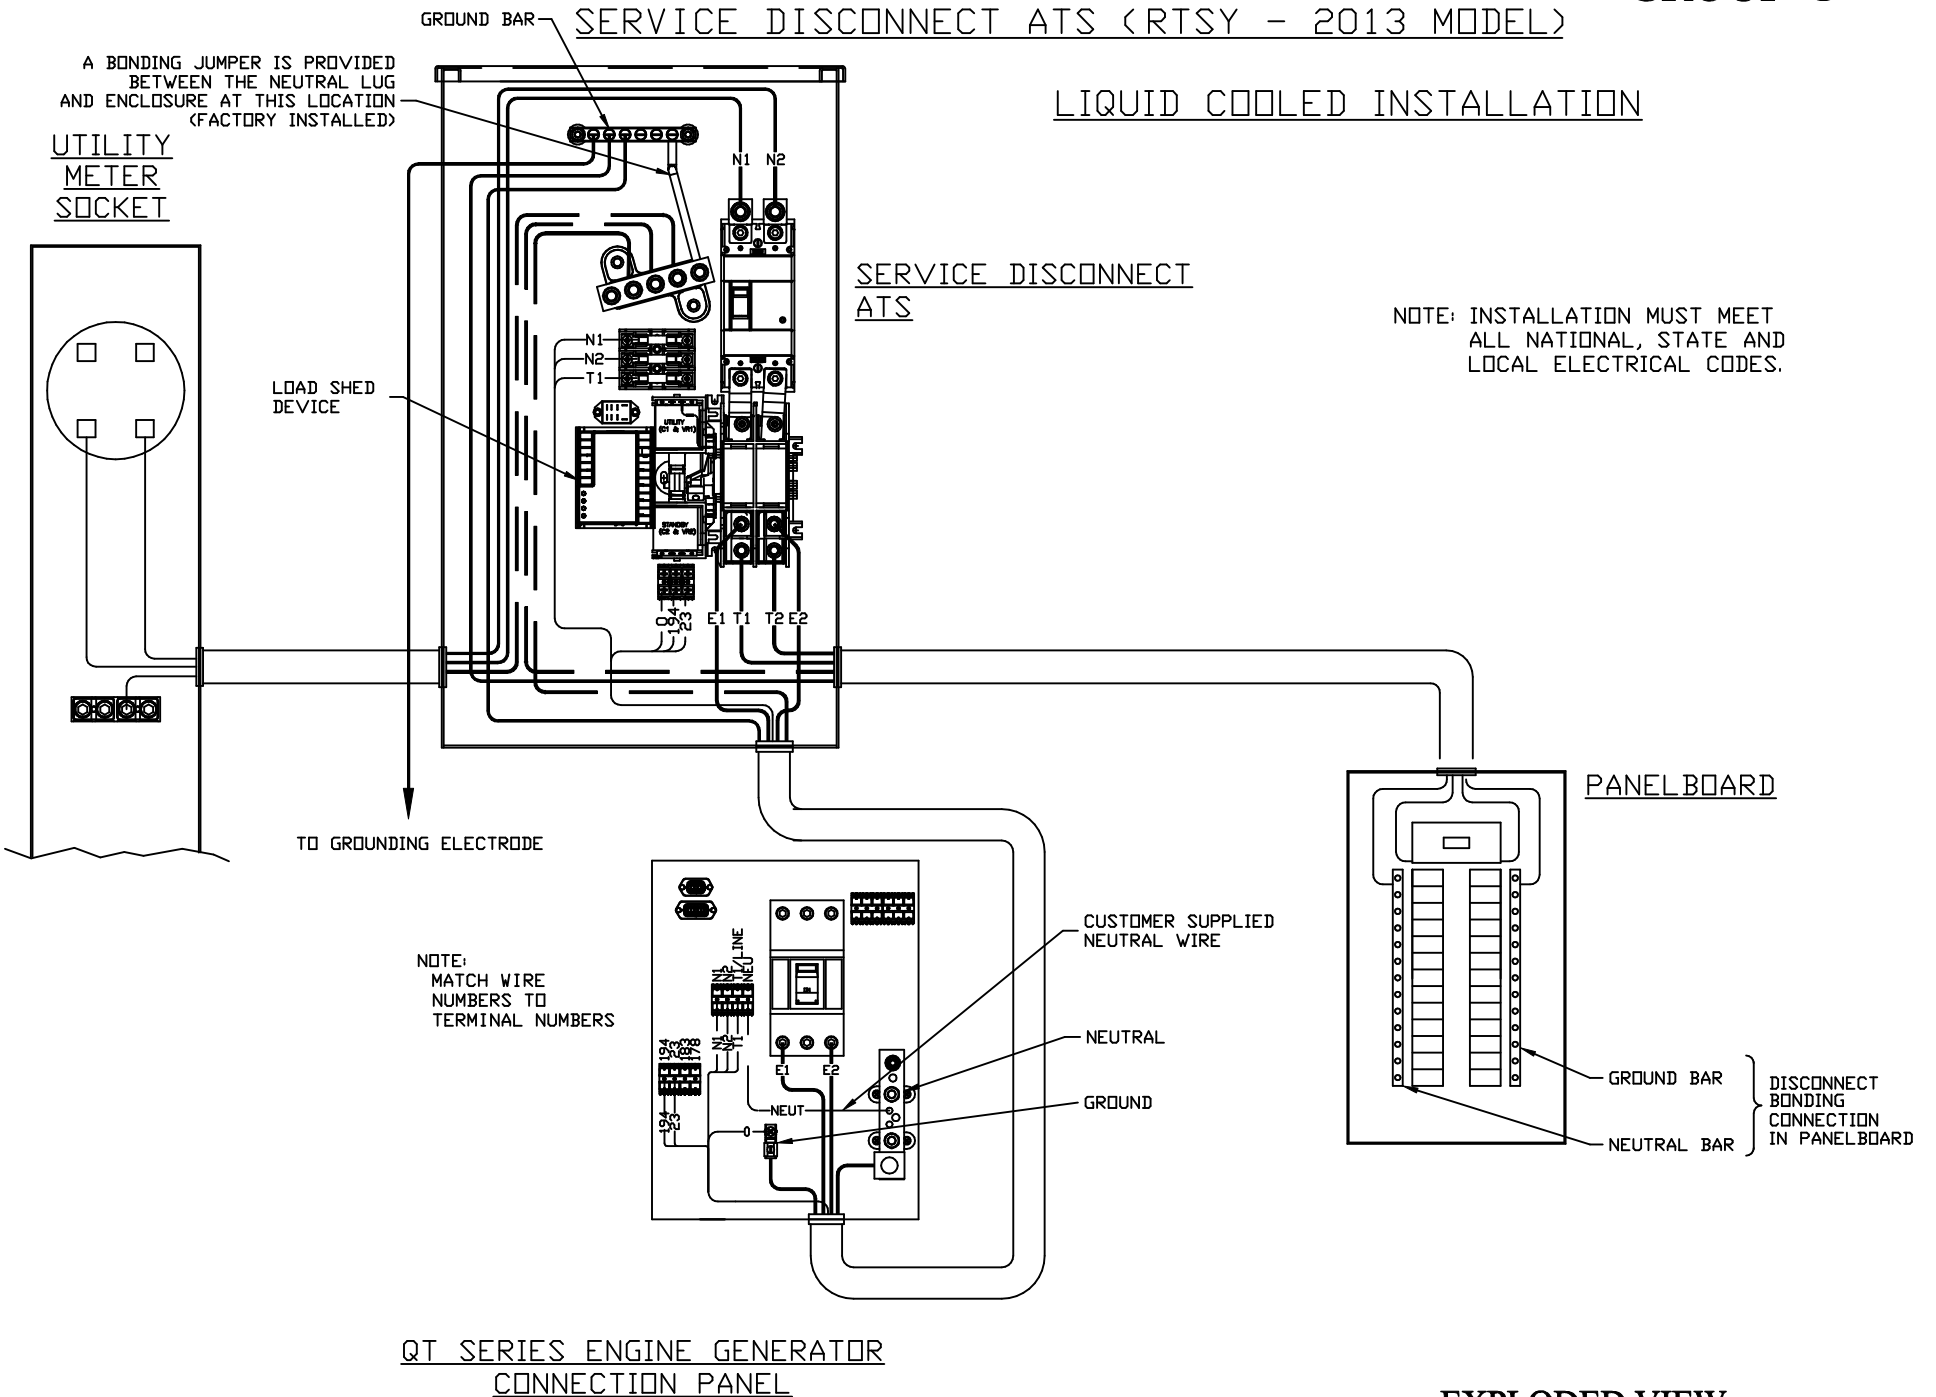

SERVICE DISCONNECT ATS (RTSY - 2013 MODEL)

LIQUID COOLED INSTALLATION

NOTE: INSTALLATION MUST MEET ALL NATIONAL, STATE AND LOCAL ELECTRICAL CODES.

EXPLODED VIEW: RTS XFER SW INTERCONNECTIONS

DRAWING #: 0K2425

APPLICABLE TO:

GROUP G

THIS PAGE IS LEFT INTENTIONALLY BLANK