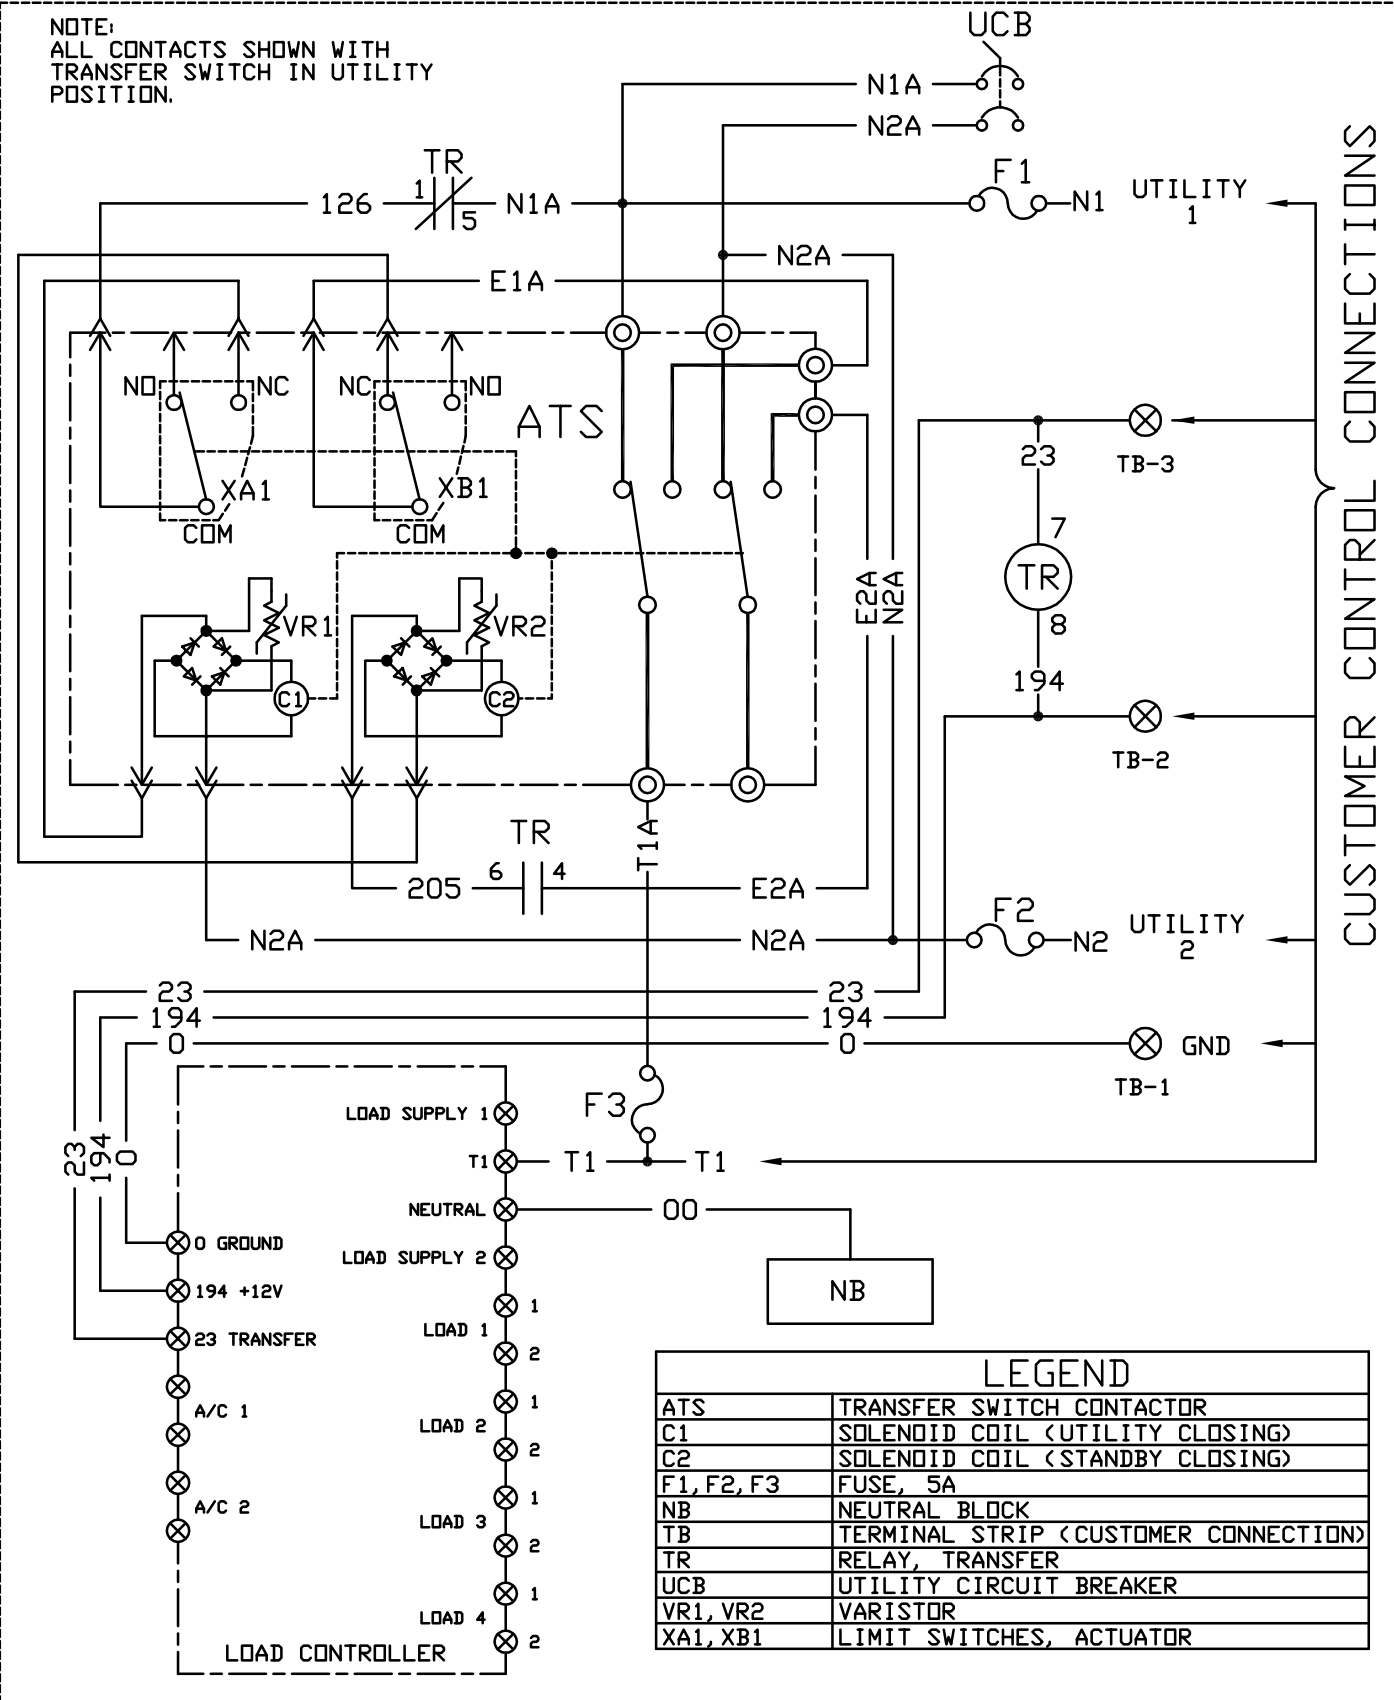

SCHMATIC - DIAGRAM

NOTE:
ALL CONTACTS SHOWN WITH
TRANSFER SWITCH IN UTILITY
POSITION.

WIRING - DIAGRAM

-A-	RELEASED FOR PRODUCTION
2/28/12	J-4251-B CHANGE RELAY TERMINAL NUMBERS TO MATCH DISC RELAY
4/22/13	J-5049-C CHANGE RELAY TERMINAL NUMBERS TO MATCH DISC RELAY

EST. VT. FINL. VT.		DRAWING TITLE SD/WD 100/200A XFER SW RTSY 2013		GENRAC POWER SYSTEMS Waukesha P.O. BOX 8 WAUKESHA, WIS. 53187	
DO NOT SCALE UNLESS OTHERWISE SPECIFIED		MATERIAL N/A		FILE NAME OK0135-C.DWG	
SVN	MJB	DATE	9/20/12	APPD	N/A
CHKD	JJJ	DATE	10/9/12	APPD	GDW
RELEASED FOR PRODUCTION		DATE	10/18/12	SCALE 1 = 1 FEET INCH RTS 2013	
		DATE	10/18/12	REV C	