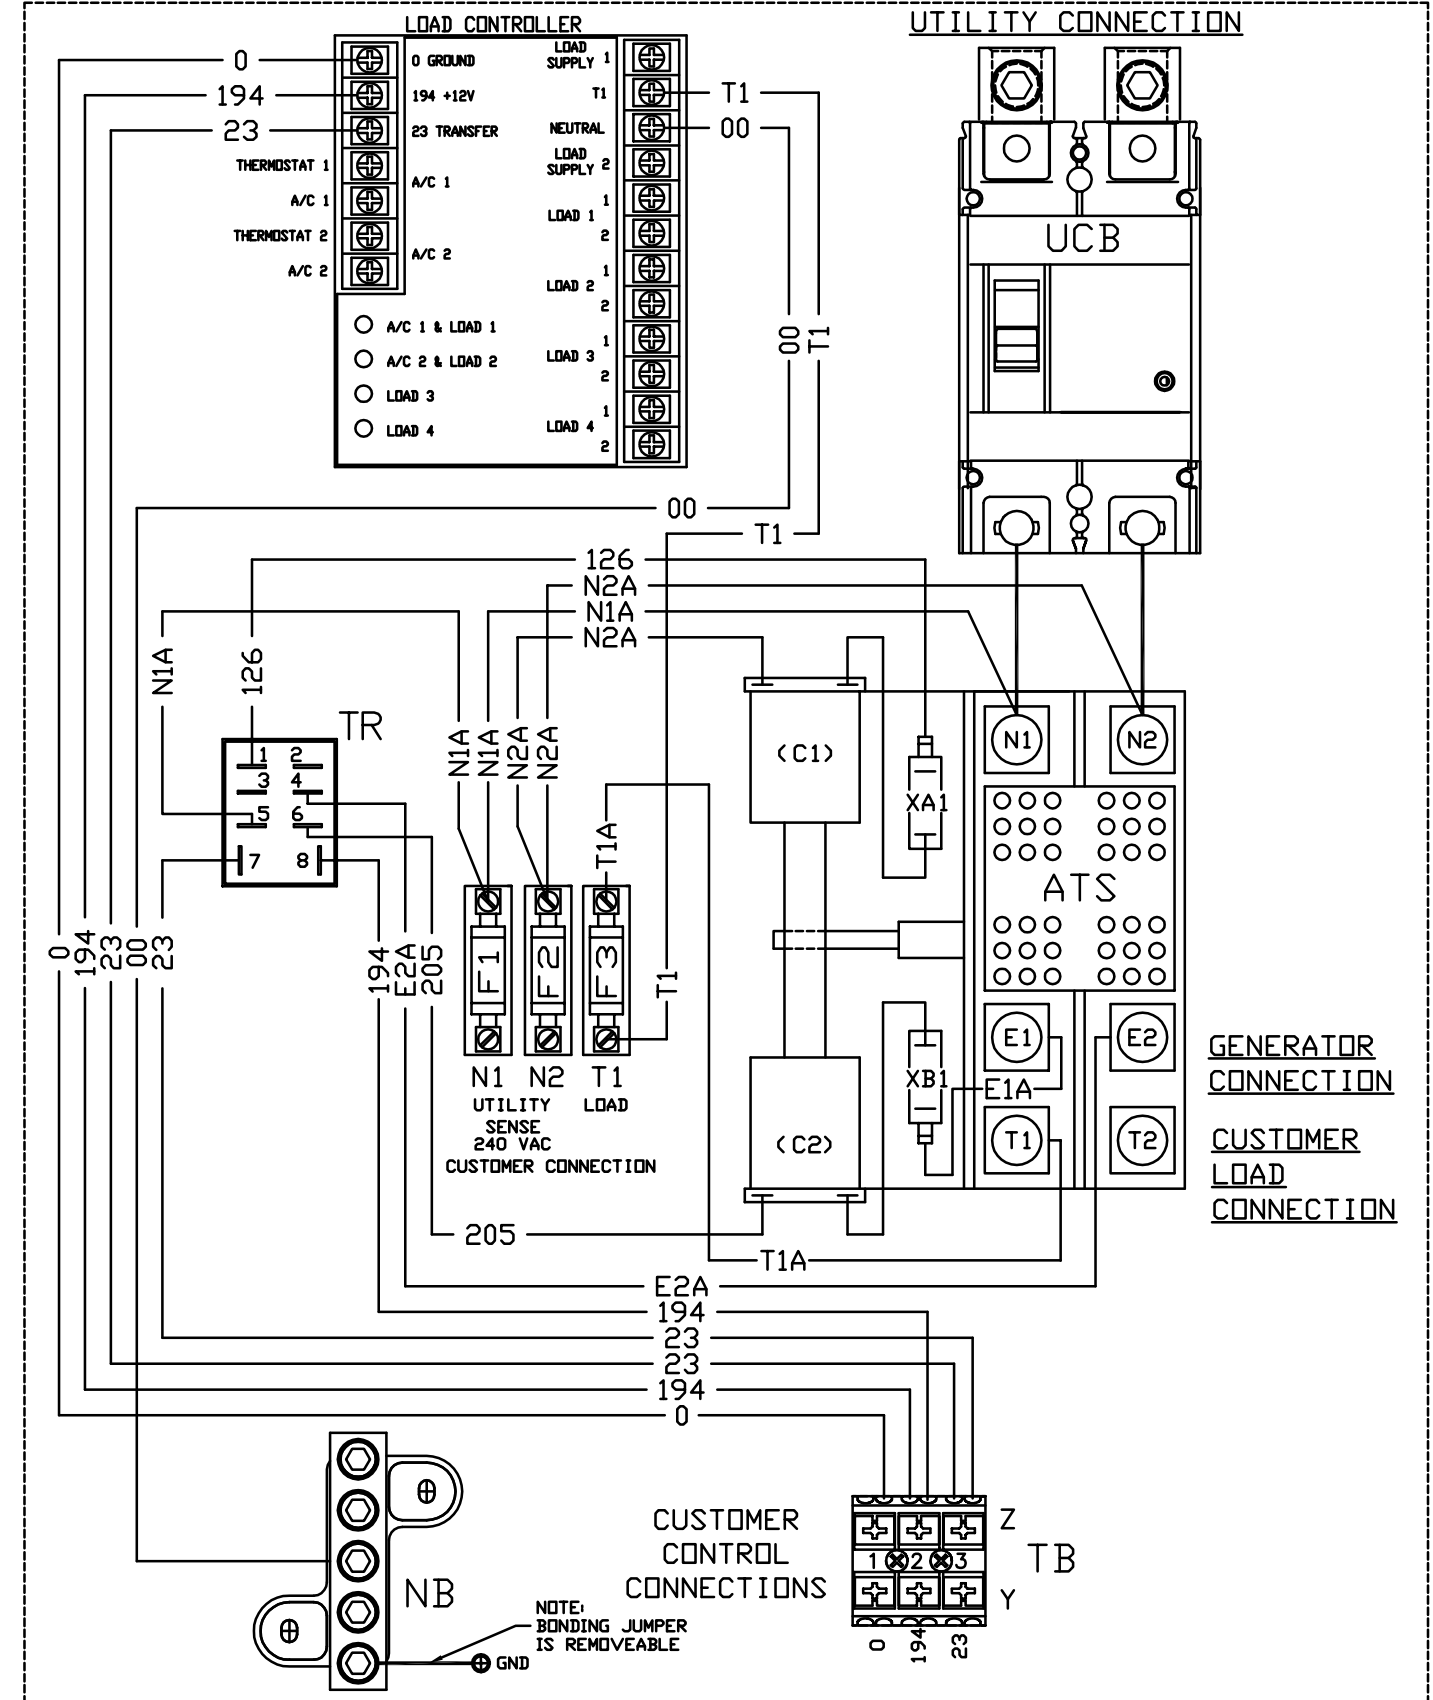

SCHMATIC - DIAGRAM

NOTE:
ALL CONTACTS SHOWN WITH
TRANSFER SWITCH IN UTILITY
POSITION.

WIRING - DIAGRAM

-A-	RELEASED FOR PRODUCTION
2/28/12	J-4251-B CHANGE RELAY TERMINAL NUMBERS TO MATCH DISC RELAY
4/22/13	J-5049-C CHANGE RELAY TERMINAL NUMBERS TO MATCH DISC RELAY

EST. VT. FINL. VT.		DRAWING TITLE SD/WD 100/200A XFER SW RTSY 2013		GENRAC POWER SYSTEMS Waukesha P.O. BOX 8 WAUKESHA, WIS. 53187	
DO NOT SCALE UNLESS OTHERWISE SPECIFIED		MATERIAL N/A		FILE NAME OK0135-C.DWG	
SVN	MJB	DATE	9/20/12	APPD	N/A
CHKD	JJJ	DATE	10/9/12	APPD	GDW
RELEASED FOR PRODUCTION		DATE	10/18/12	SCALE 1 = 1 FEET INCH RTS 2013	
		DATE	10/18/12	REV C	