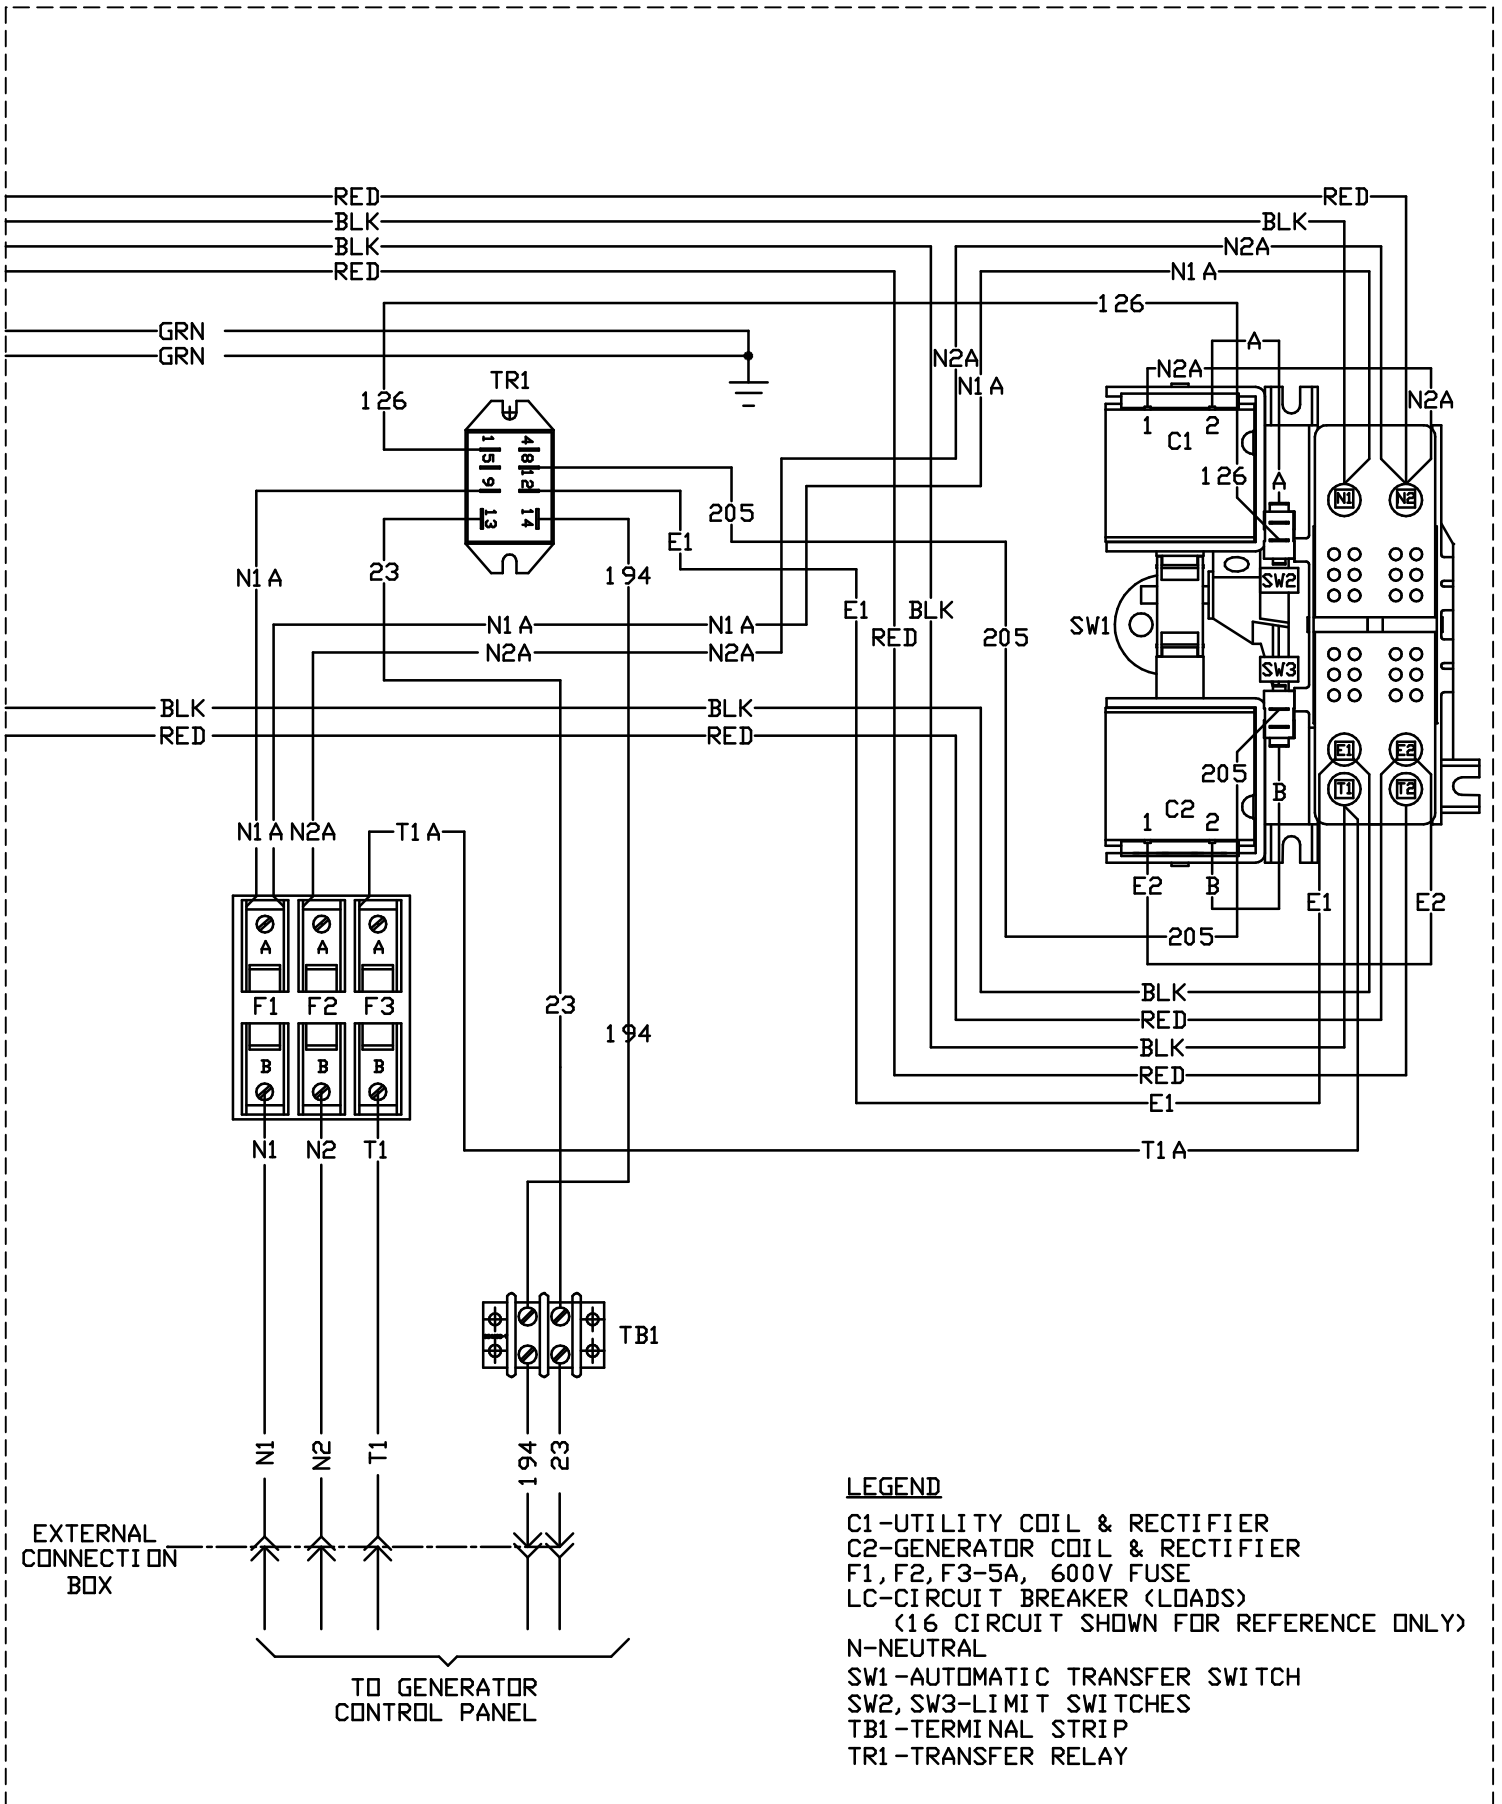

GROUP G

REVISION: "A"
 DATE: 01/21/13

WIRING - DIAGRAM
HSB TRANSFER SWITCH 100A
DRAWING #: 0H6453

GROUP G

REVISION: "A"
DATE: 01/21/13

WIRING - DIAGRAM
HSB TRANSFER SWITCH 100A
DRAWING #: 0H6453