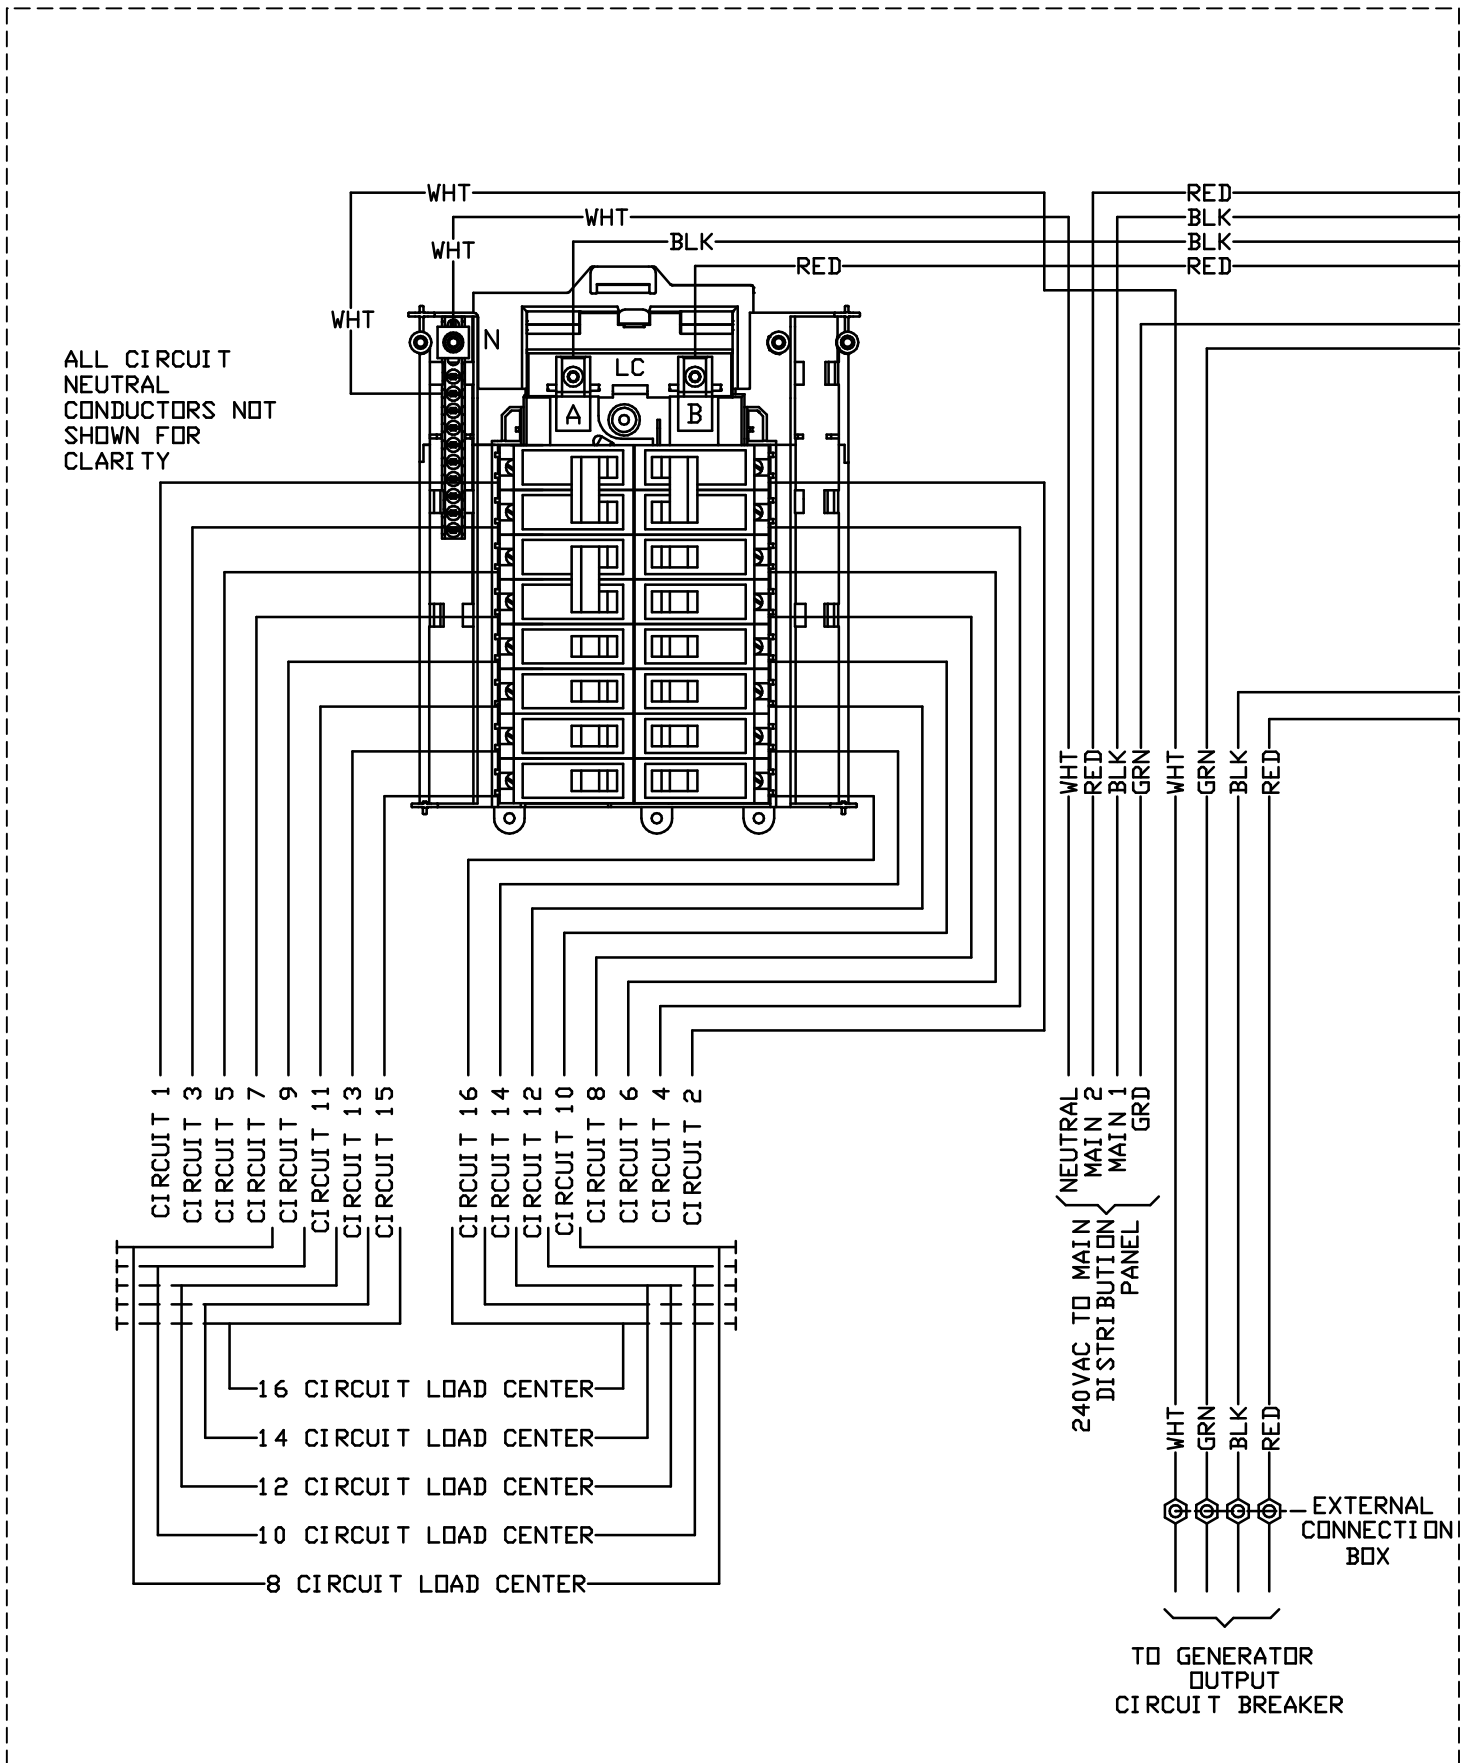

GROUP G

REVISION: "A"
 DATE: 01/21/13

WIRING - DIAGRAM
HSB TRANSFER SWITCH 100A
DRAWING #: 0H6453

GROUP G

REVISION: "A"
DATE: 01/21/13

WIRING - DIAGRAM
HSB TRANSFER SWITCH 100A
DRAWING #: 0H6453