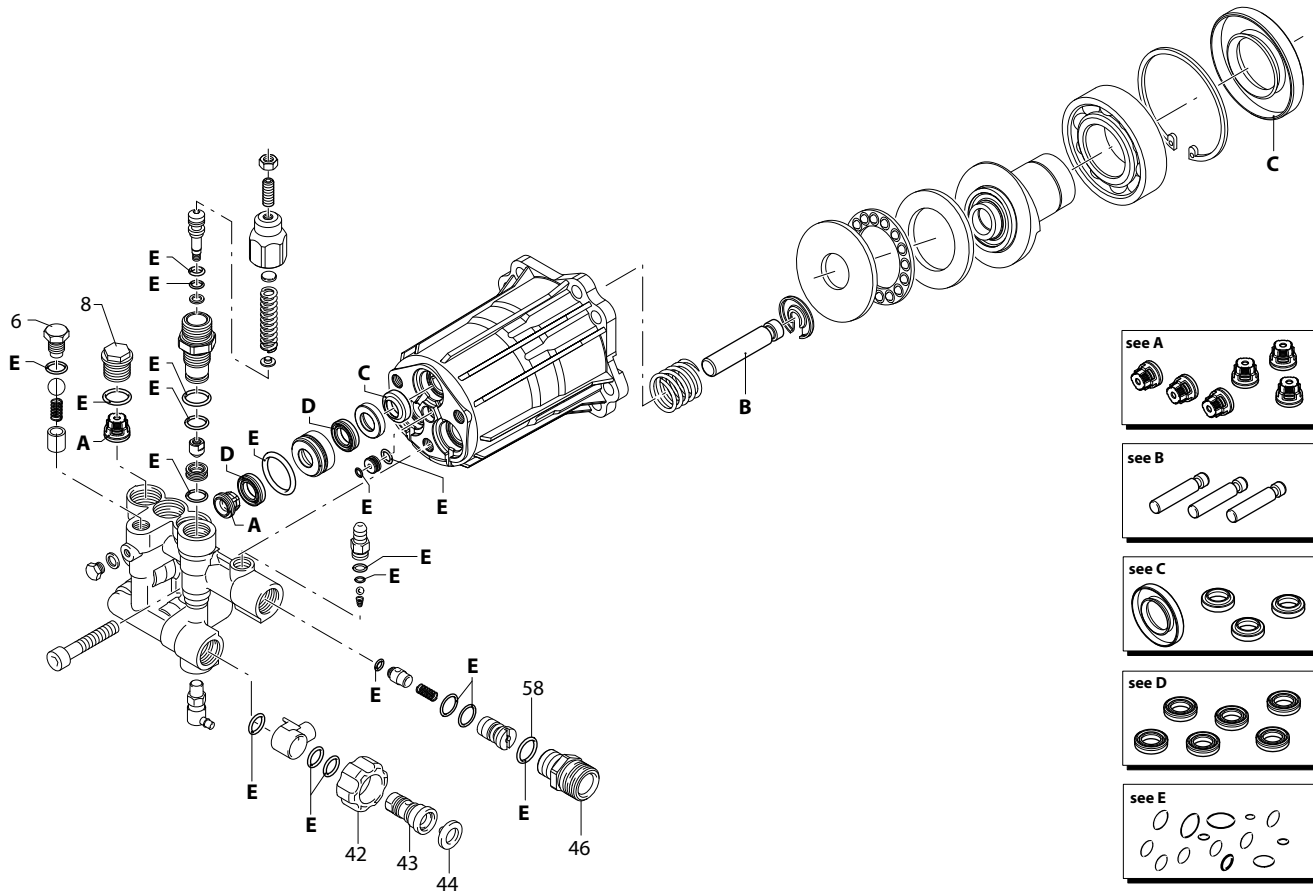

POWER WASHER PUMP, AXIAL-2.5GPM 3400 PSI – REPLACEMENT PARTS

REF. #	Generac Part #	QTY	Description
	0J9375	1	PUMP-RMV 2.5G30 W/ EXTRA PORT
6	0H95650130	1	PLUG
8	0J93750100	3	PLUG
42	0H95650120	1	SUCTION FITTING
43	0J93750101	1	SUCTION FITTING
44	0H95650122	1	FILTER
46	0H95650123	1	OUTLET FITTING
58	0H95650124	4	O-RING

REF. #	Generac Part #	Description
A	0J04790110	KIT - VALVES
B	0J04790111	KIT - PISTONS
C	0J93750102	KIT - OIL SEALS
D	0J04790113	KIT - WATER SEALS
E	0J93750103	KIT - O-RINGS

GENERAC[®]

Generac Power Systems, Inc.
S45 W29290 Hwy. 59
Waukesha, WI 53189
1-888-GENERAC (1-888-436-3722)