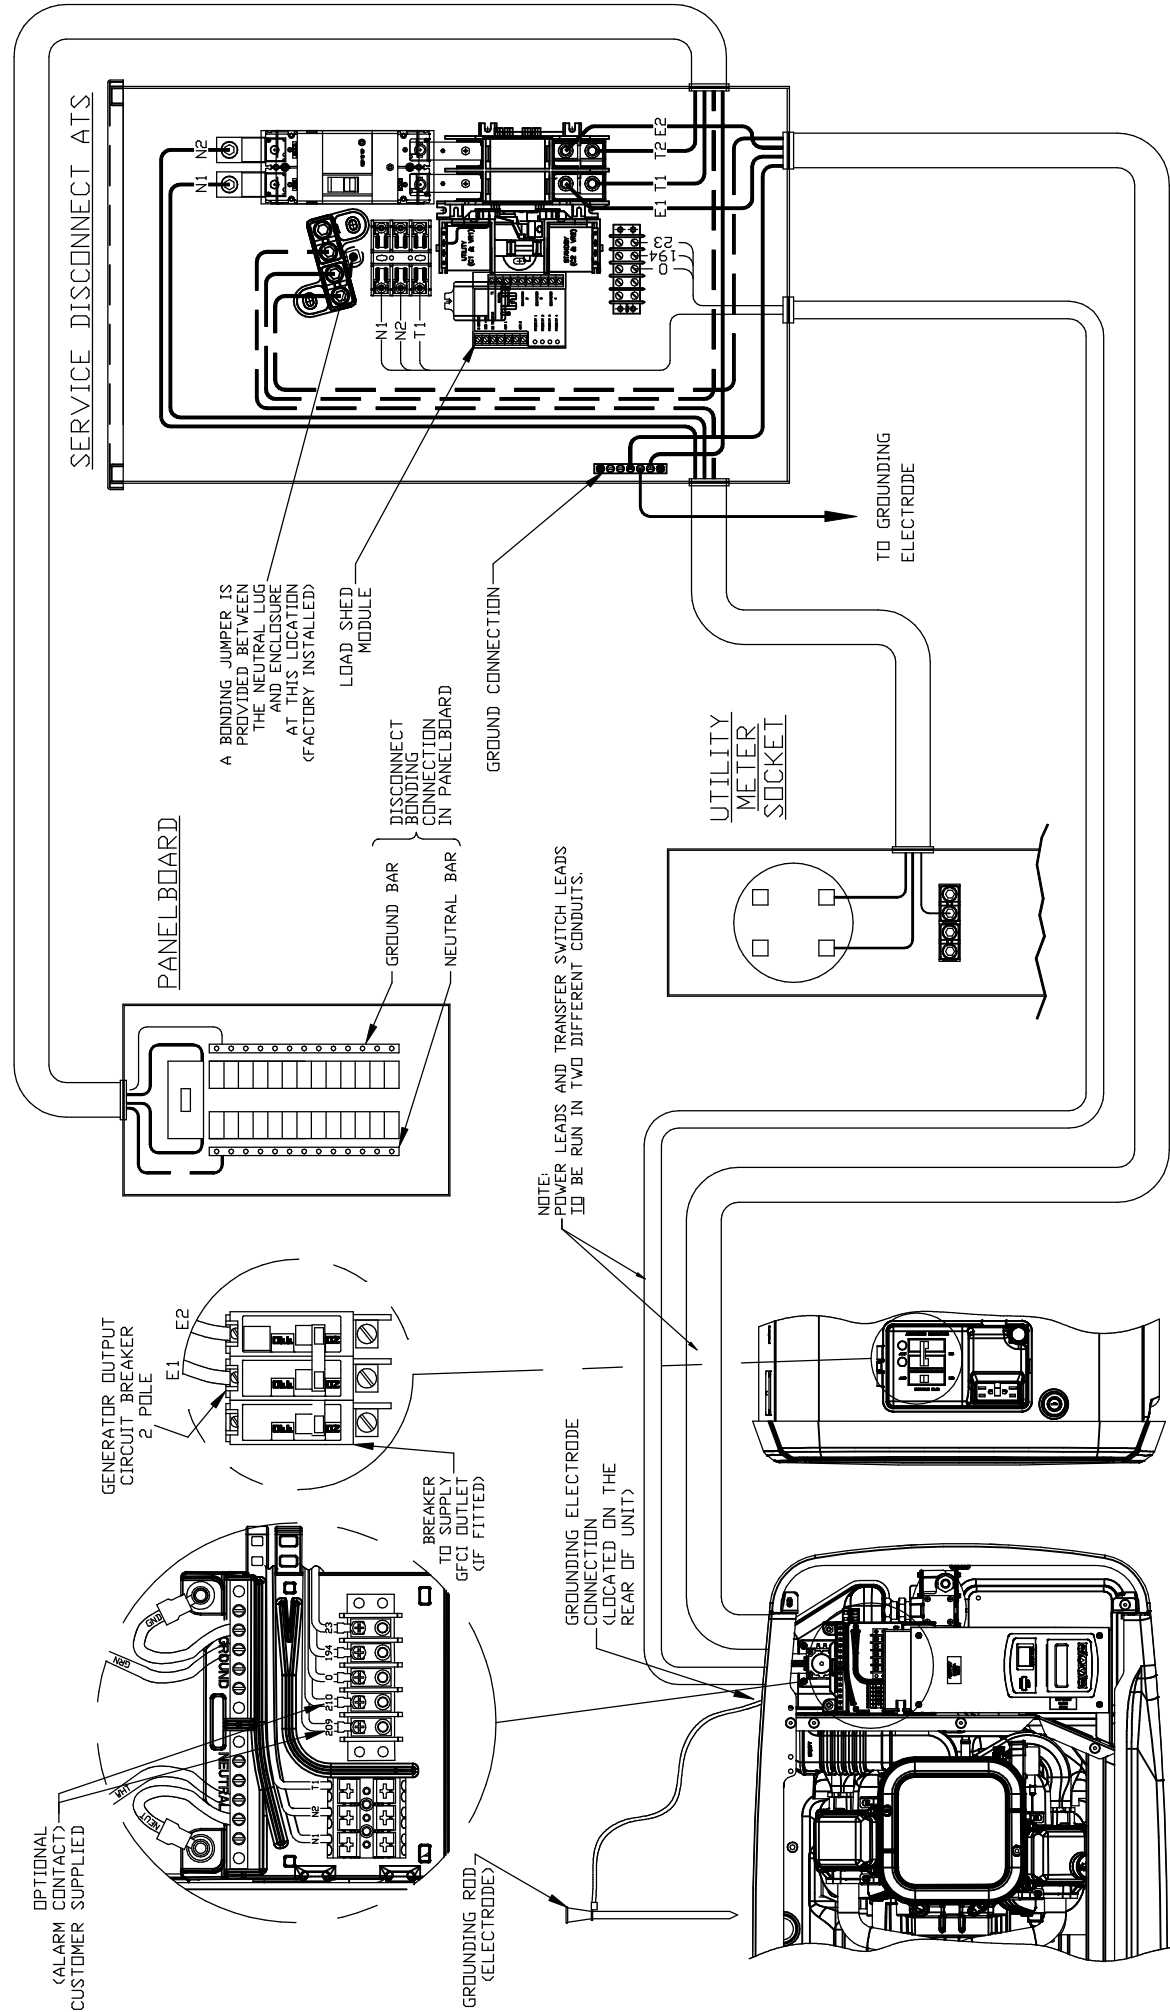

GROUP G

EXPLODED VIEW:
 RTS TRANSFER SWITCH INTERCONNECTS 2010
 DRAWING #: 0H8676

EXPLODED VIEW: RTS TRANSFER SWITCH INTERCONNECTIONS 2010

DRAWING #: 0H8676

GROUP G

APPLICABLE TO:

THIS PAGE IS LEFT INTENTIONALLY BLANK