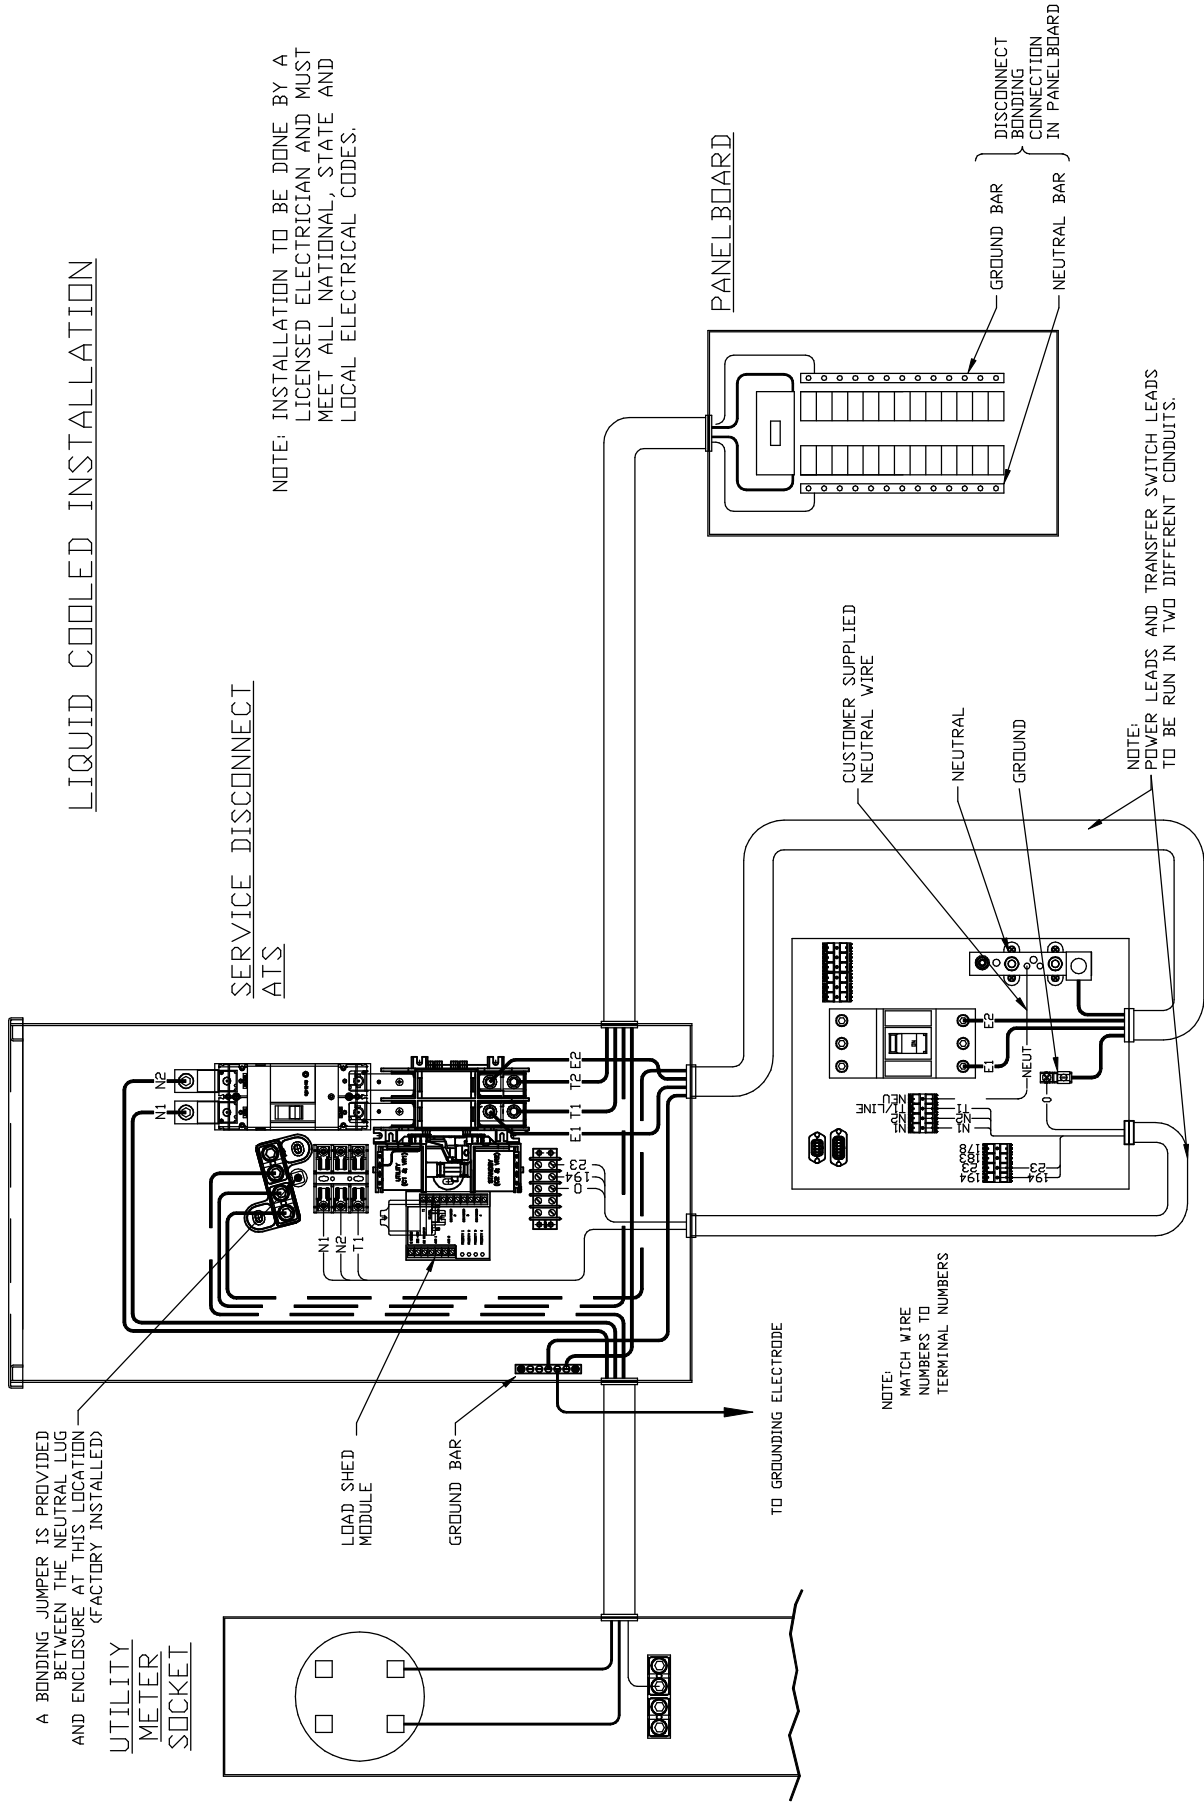

GROUP G

LIQUID COOLED INSTALLATION

QT SERIES ENGINE GENERATOR CONNECTION PANEL

EXPLODED VIEW:
RTS XFER SW INTERCONNECTIONS
DRAWING #: 0H7454

REVISION: H-7539-C
DATE: 9/24/10

EXPLODED VIEW: RTS XFER SW INTERCONNECTIONS

DRAWING #: 0H7454

APPLICABLE TO:

GROUP G

THIS PAGE IS LEFT INTENTIONALLY BLANK