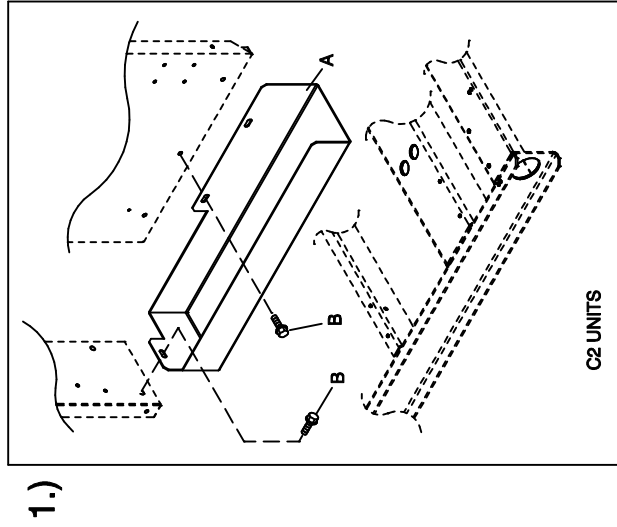

GROUP H

**EXPLODED VIEW: C4 CB CONNECTION BOX SHIELDING C2/C4
DRAWING #: 0G0258D**

GROUP H

APPLICABLE TO:

ITEM	PART #	QTY.	DESCRIPTION
1.)	C2 UNITS		
A	0F9832	1	SHIELD CONN BOX C2
	0F9832GGS0R	1	SHIELD CONTROL STAND C2
B	0C2454	4	SCREW THF M6-1 X 16 N WA Z/JS
2.)	C3 UNITS		
A	0F9832B	1	SHIELD CONTROL STAND C3
	0F9832KGS0R	1	SHIELD CONTROL STAND C3
B	0C2454	3	SCREW THF M6-1 X 16 N WA Z/JS
3.)	C4 UNITS		
A	0F9832A	1	SHIELD CONTROL STAND C4
B	0C2454	3	SCREW THF M6-1 X 16 N WA Z/JS
4.)	C5 UNITS		
A	0F9832C	1	SHIELD CONTROL STAND C5
	0F9832D	1	SHIELD CONTROL STAND C5
	0F9832EGS0R	1	SHIELD CONTROL STAND C5
	0F9832HGS0R	1	SHIELD CONTROL STAND C5
	0F9832JGS0R	1	SHIELD CONTROL STAND C5
B	0F9832FGS0R	1	SHIELD CONTROL STAND C5
C	0C2464	3	SCREW THF M6-1 X 16 N WA Z/JS