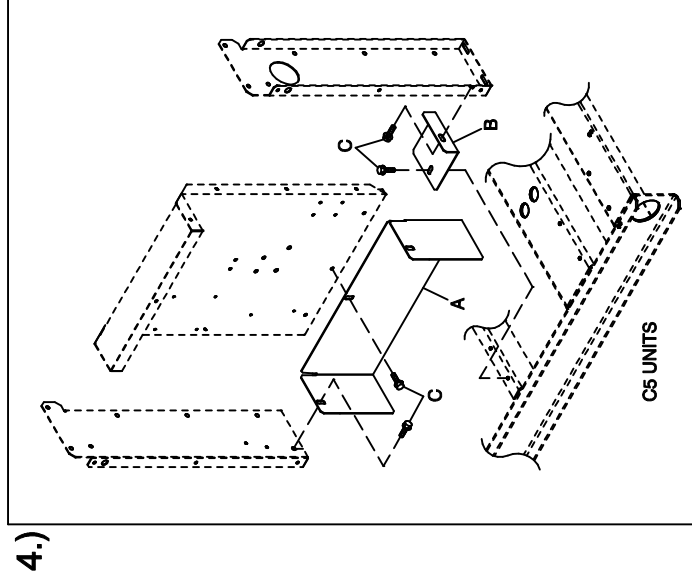

GROUP H

**EXPLODED VIEW: C4 CB CONNECTION BOX SHIELDING C2/C4
DRAWING #: 0G0258D**

GROUP H

APPLICABLE TO:

ITEM	PART #	QTY.	DESCRIPTION
1.)	C2 UNITS		
A	0F9832	1	SHIELD CONN BOX C2
	0F9832GGS0R	1	SHIELD CONTROL STAND C2
B	0C2454	4	SCREW THF M6-1 X 16 N WA Z/JS
2.)	C3 UNITS		
A	0F9832B	1	SHIELD CONTROL STAND C3
	0F9832KGS0R	1	SHIELD CONTROL STAND C3
B	0C2454	3	SCREW THF M6-1 X 16 N WA Z/JS
3.)	C4 UNITS		
A	0F9832A	1	SHIELD CONTROL STAND C4
B	0C2454	3	SCREW THF M6-1 X 16 N WA Z/JS
4.)	C5 UNITS		
A	0F9832C	1	SHIELD CONTROL STAND C5
	0F9832D	1	SHIELD CONTROL STAND C5
	0F9832EGS0R	1	SHIELD CONTROL STAND C5
	0F9832HGS0R	1	SHIELD CONTROL STAND C5
	0F9832JGS0R	1	SHIELD CONTROL STAND C5
B	0F9832FGS0R	1	SHIELD CONTROL STAND C5
C	0C2464	3	SCREW THF M6-1 X 16 N WA Z/JS