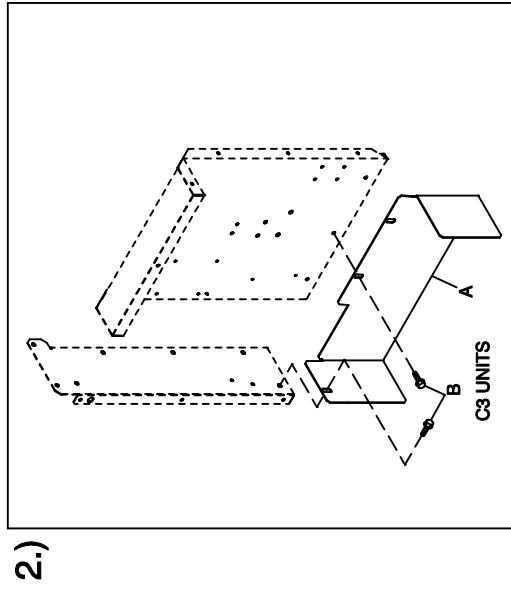

GROUP H

**EXPLODED VIEW: C4 CB CONNECTION BOX SHIELDING C2/C4
DRAWING #: 0G0258D**

GROUP H

APPLICABLE TO:

ITEM	PART #	QTY.	DESCRIPTION
1.)	C2 UNITS		
A	0F9832	1	SHIELD CONN BOX C2
	0F9832GGS0R	1	SHIELD CONTROL STAND C2
B	0C2454	4	SCREW THF M6-1 X 16 N WA Z/JS
2.)	C3 UNITS		
A	0F9832B	1	SHIELD CONTROL STAND C3
	0F9832KGS0R	1	SHIELD CONTROL STAND C3
B	0C2454	3	SCREW THF M6-1 X 16 N WA Z/JS
3.)	C4 UNITS		
A	0F9832A	1	SHIELD CONTROL STAND C4
B	0C2454	3	SCREW THF M6-1 X 16 N WA Z/JS
4.)	C5 UNITS		
A	0F9832C	1	SHIELD CONTROL STAND C5
	0F9832D	1	SHIELD CONTROL STAND C5
	0F9832EGS0R	1	SHIELD CONTROL STAND C5
	0F9832HGS0R	1	SHIELD CONTROL STAND C5
	0F9832JGS0R	1	SHIELD CONTROL STAND C5
B	0F9832FGS0R	1	SHIELD CONTROL STAND C5
C	0C2464	3	SCREW THF M6-1 X 16 N WA Z/JS