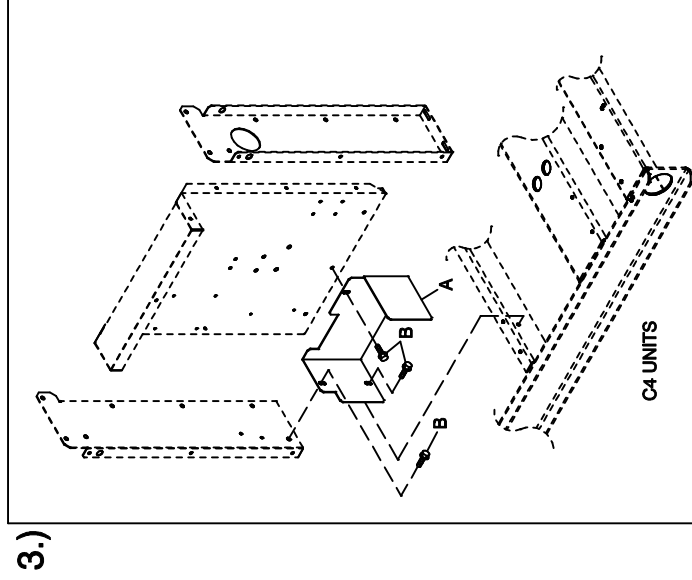

GROUP H

**EXPLODED VIEW: C4 CB CONNECTION BOX SHIELDING C2/C4
DRAWING #: 0G0258D**

GROUP H

APPLICABLE TO:

ITEM	PART #	QTY.	DESCRIPTION
1.)	C2 UNITS		
A	0F9832	1	SHIELD CONN BOX C2
	0F9832GGS0R	1	SHIELD CONTROL STAND C2
B	0C2454	4	SCREW THF M6-1 X 16 N WA Z/JS
2.)	C3 UNITS		
A	0F9832B	1	SHIELD CONTROL STAND C3
	0F9832KGS0R	1	SHIELD CONTROL STAND C3
B	0C2454	3	SCREW THF M6-1 X 16 N WA Z/JS
3.)	C4 UNITS		
A	0F9832A	1	SHIELD CONTROL STAND C4
B	0C2454	3	SCREW THF M6-1 X 16 N WA Z/JS
4.)	C5 UNITS		
A	0F9832C	1	SHIELD CONTROL STAND C5
	0F9832D	1	SHIELD CONTROL STAND C5
	0F9832EGS0R	1	SHIELD CONTROL STAND C5
	0F9832HGS0R	1	SHIELD CONTROL STAND C5
	0F9832JGS0R	1	SHIELD CONTROL STAND C5
B	0F9832FGS0R	1	SHIELD CONTROL STAND C5
C	0C2464	3	SCREW THF M6-1 X 16 N WA Z/JS