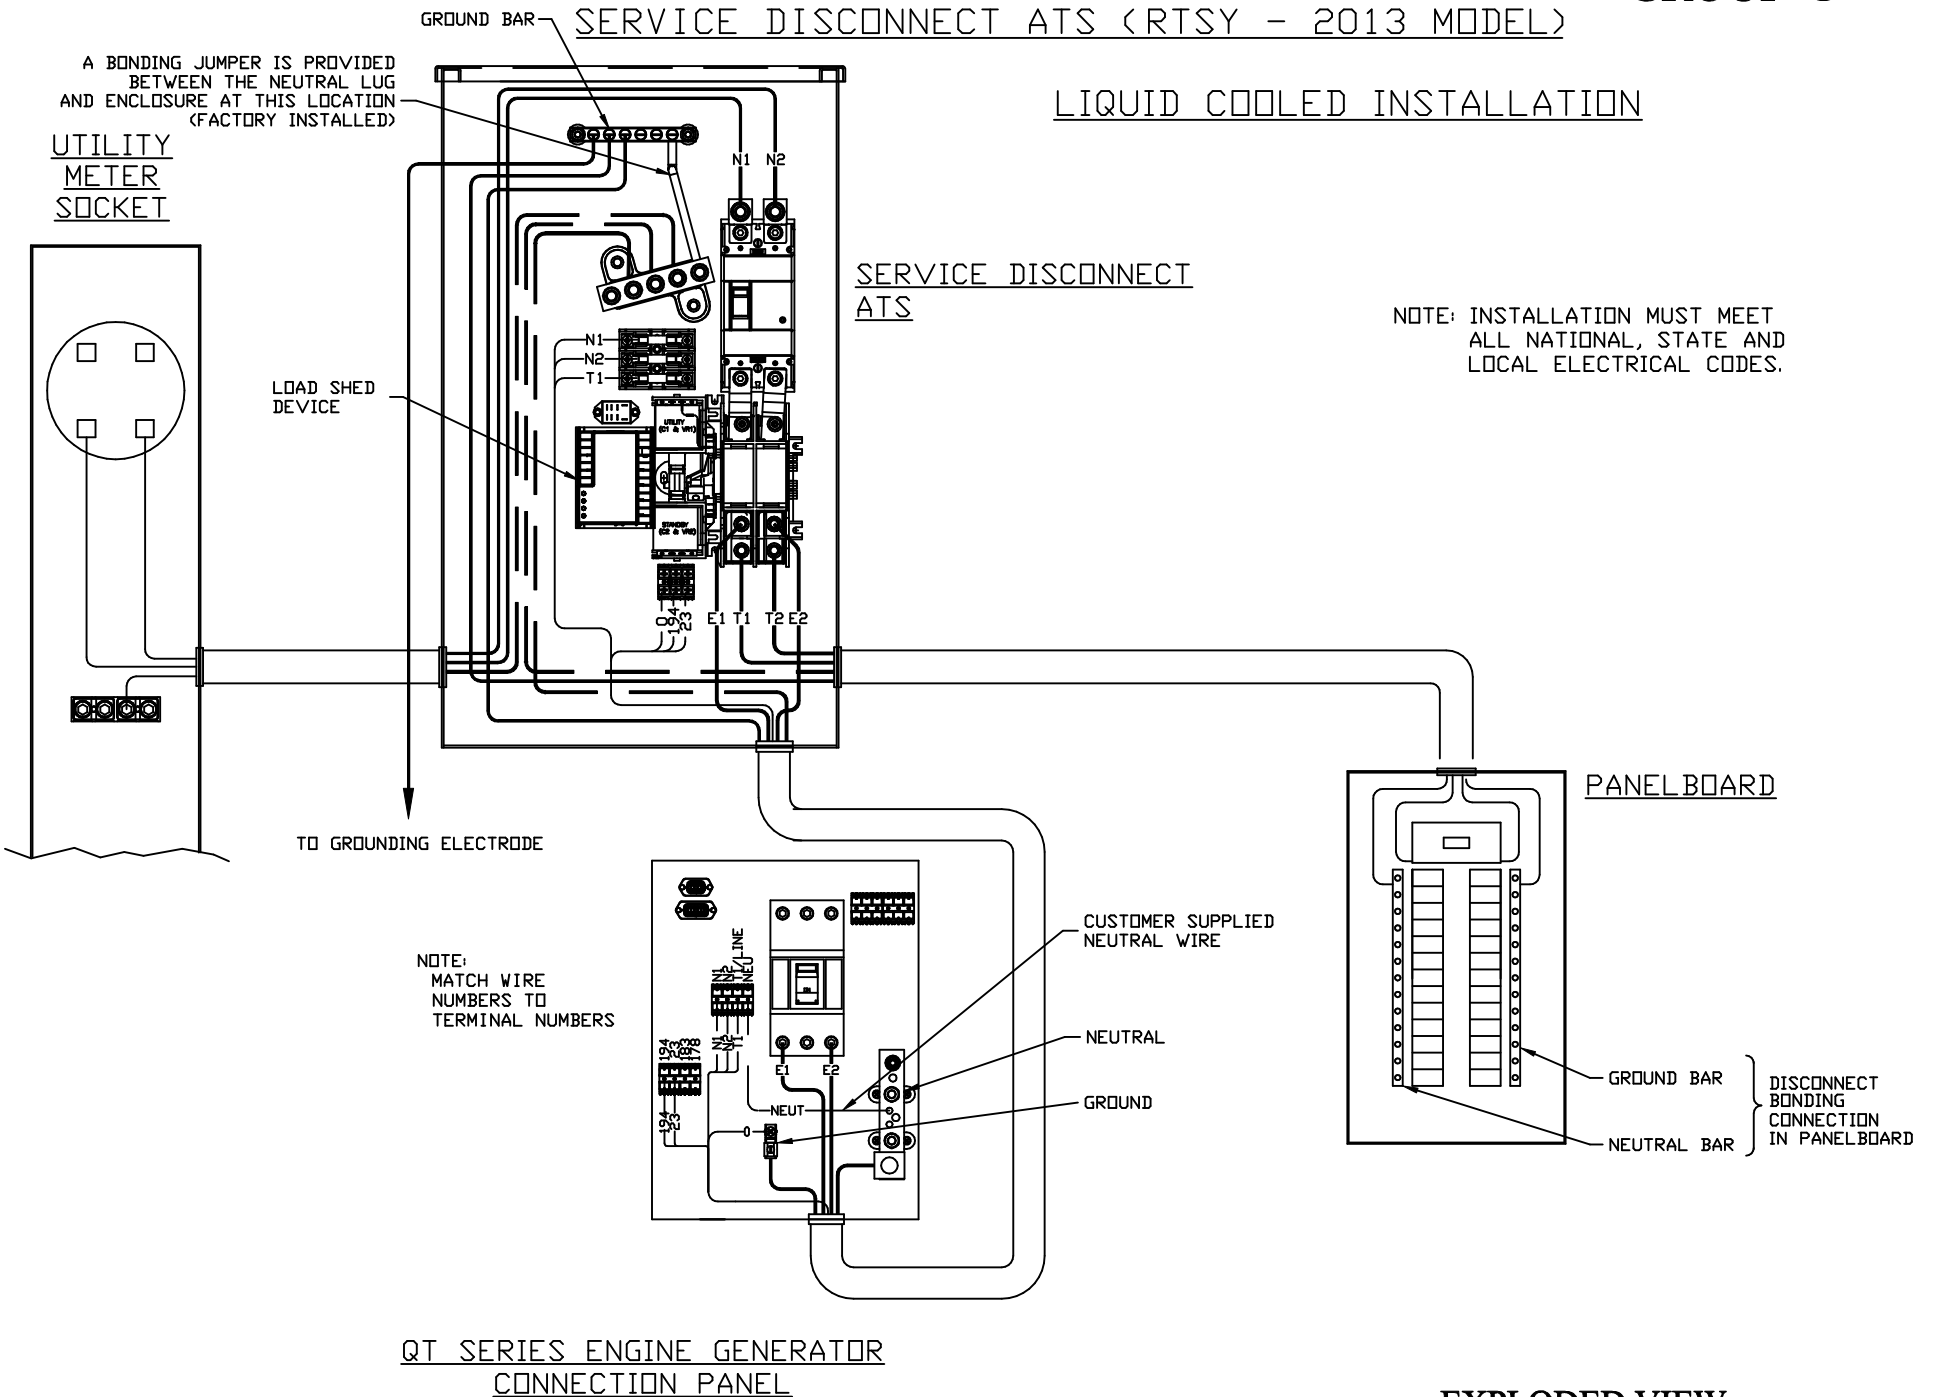

SERVICE DISCONNECT ATS (RTSY - 2013 MODEL)

LIQUID COOLED INSTALLATION

QT SERIES ENGINE GENERATOR CONNECTION PANEL

**EXPLODED VIEW:
RTS XFER SW INTERCONNECTIONS
DRAWING #: 0K2425**

EXPLODED VIEW: RTS XFER SW INTERCONNECTIONS

DRAWING #: 0K2425

APPLICABLE TO:

GROUP G

THIS PAGE IS LEFT INTENTIONALLY BLANK