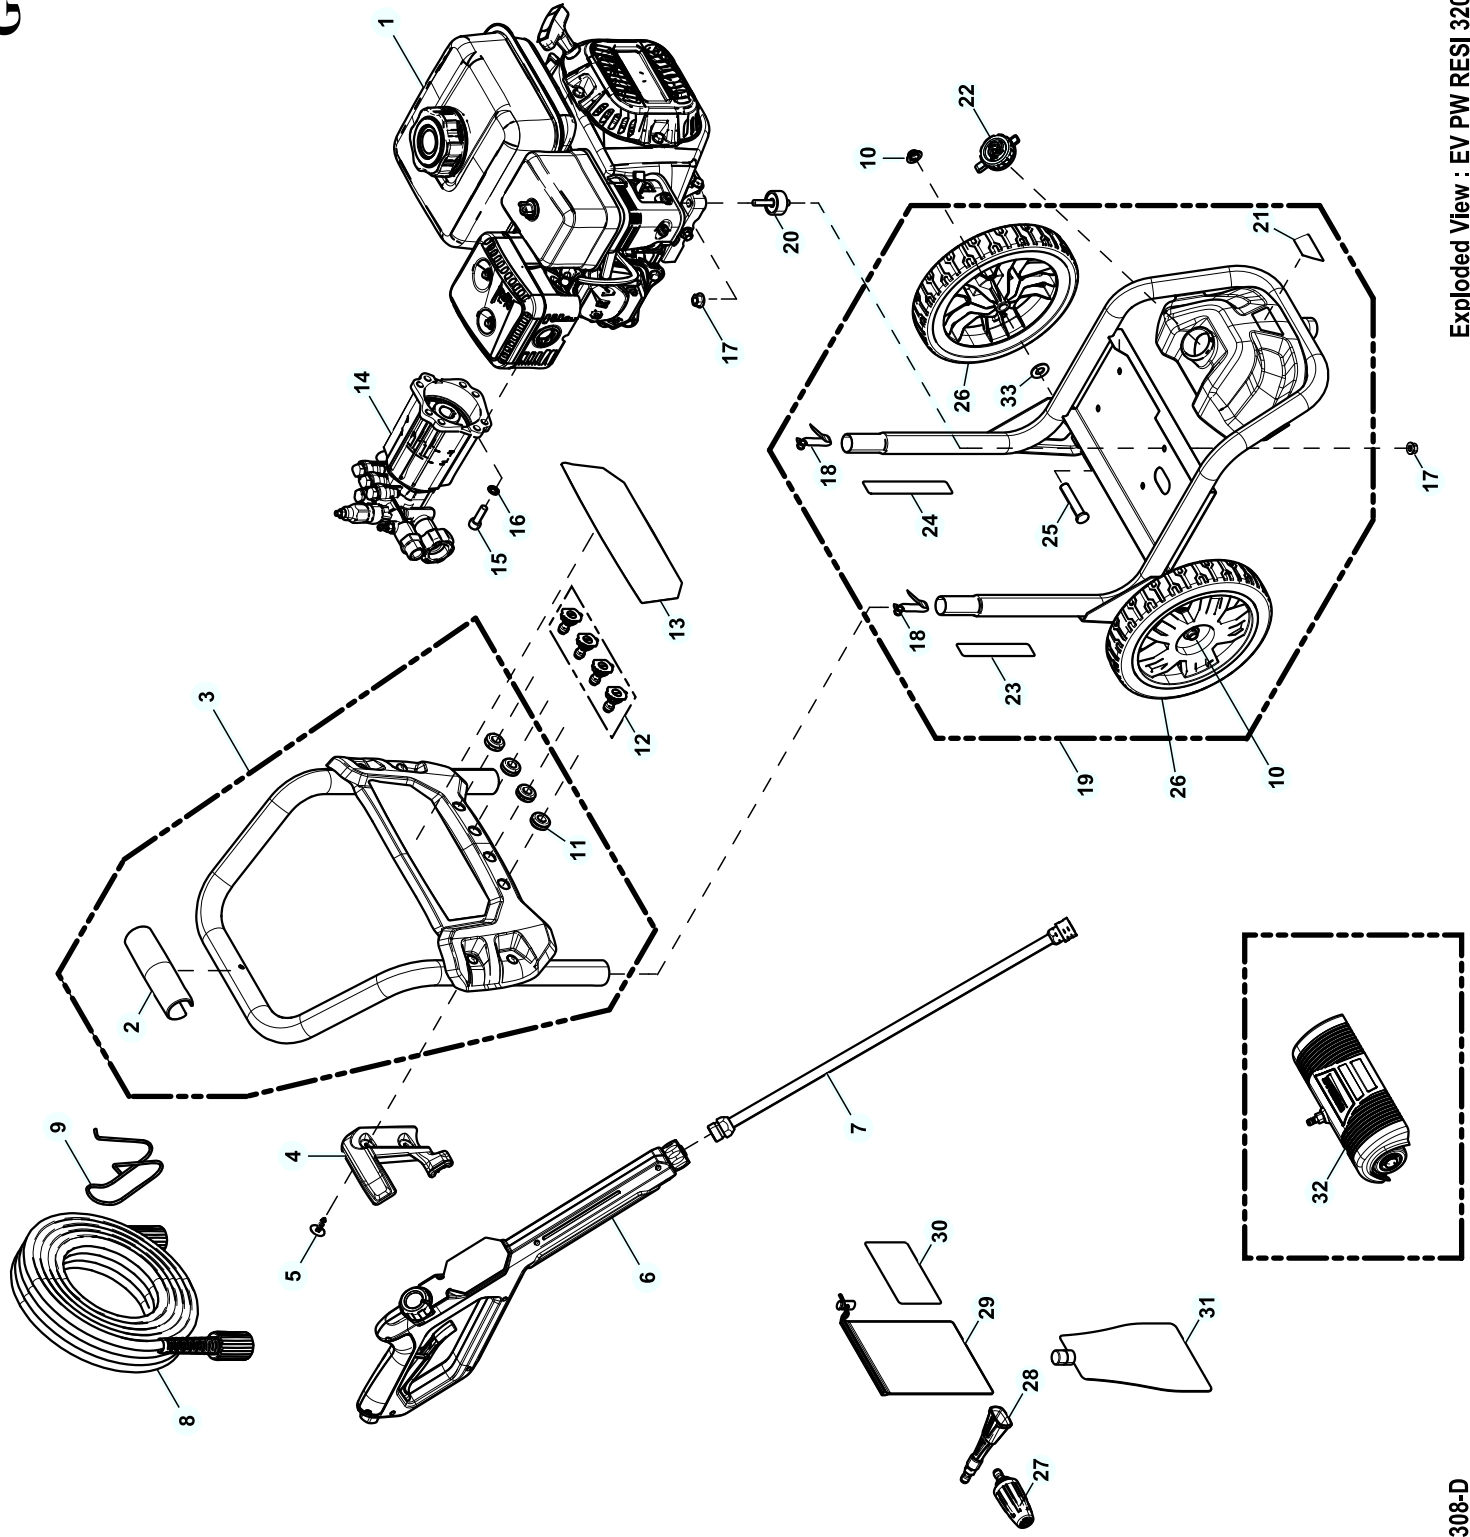

GROUP EV

EXPLODED VIEW: EV PW RESI 3200-2900**DRAWING #: 10000007171****GROUP EV**

ITEM	PART#	QTY.	DESCRIPTION
1	OK8430	1	ENGINE
2	OL4739	1	HANDLE C-GRIP
3	10000012847	1	HANDLE KIT PW RESI NO DECAL
4	OL6431	1	HOLSTER VP GUN BLACK
5	OJ1449	2	FASTENER RIBBED SHANK CHRSTM T
6	10000009382	1	GUN VPG M22, ORANGE
7	OH9640	1	LANCE ASSY-20" LONG
8	10000038679	1	HOSE
9	OJ3052	1	HOOK-HOSE
10	OK9974	2	PUSH NUT
11	OJ3079	4	GROMMET-NOZZLE
12	OH9617R	1	KIT-NOZZLE
13	OL4740C	1	DECAL NOZZLE BILLBOARD 3200
	OL4740D	1	DECAL NOZZLE BILLBOARD 2900
14	OK1663	1	PUMP AXIAL (2900)
	OJ7764	1	PUMP AXIAL (3200)
15	OJ3315	4	SCREW SHC M8-1.25X25 C8.8 ZP
16	G092479	4	WASHER LOCK M8 RIBBED
17	G067989	8	NUT HEX FL WHIZ M8-1.25
18	OG5442	2	SNAP BUTTON
19	10000027441	1	CRADLE KIT
20	G021217	4	VIB MOUNT
21	OL2091	1	DECAL NO NOT USE BLEACH
22	OK4078A	1	CAP CHEM TANK
23	OJ3374	1	DECAL QUICK START
24	OK6007	1	DECAL QUICK START
25	10000021533	2	PIN AXLE
26	OJ6276	2	WHEEL
27	OK2895	1	TURBO NOZZLE
28	OL3579	1	PW FOAMER QC
29	10000007185	1	BAG MESH DRAWSTRING
30	10000008335	1	CARD LAMINATED PW ACCESSORY
31	OL5832	1	OIL POUCH 16 OZ SAE 30
32	10000008337	1	ASSY POWER BROOM (3200)
33	G022304	2	WASHER