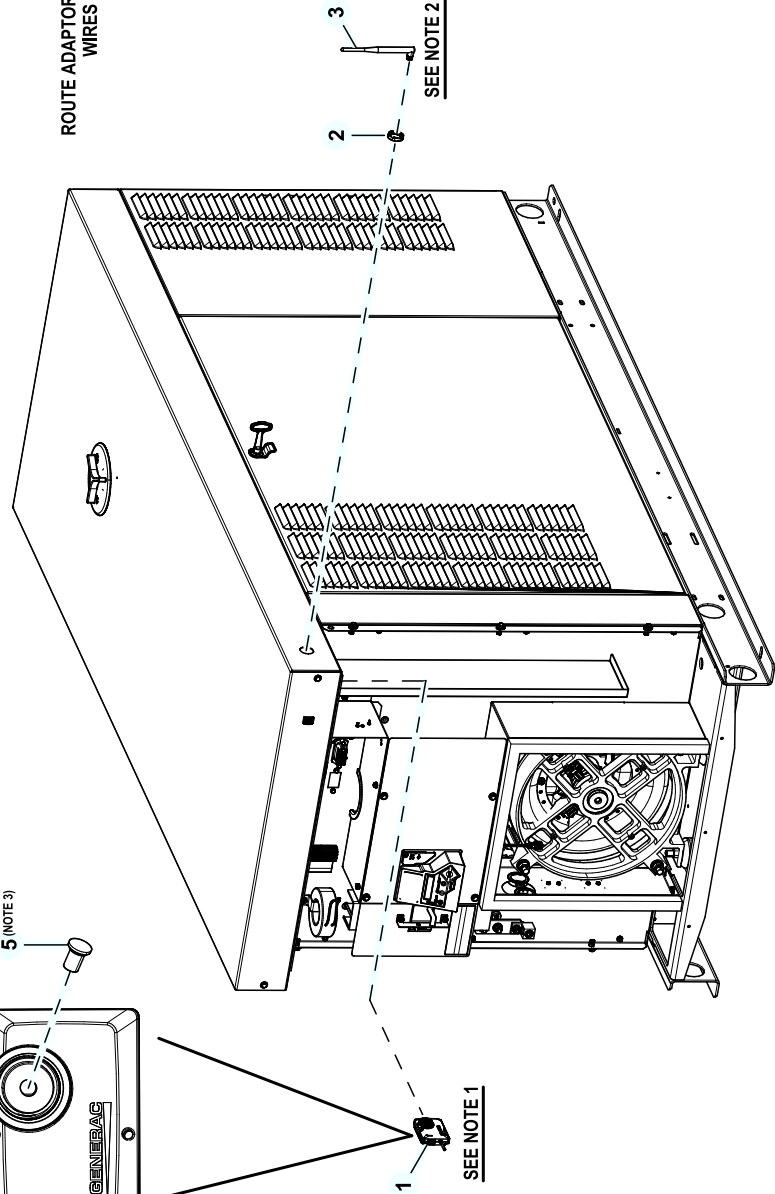

GROUP H

EXPLODEDVIEW: EV CONBOX SPECIAL PARTS MOBILE LINK CPL

DRAWING#: A0000478208

GROUP

APPLICABLE TO:

| ITEM | PART# | QTY. | DESCRIPTION |
|------|-------------|------|-------------------------------------|
| (1)1 | 10000035491 | 1 | TETHER REMOTE MONITOR ASSEMBLY WIFI |
| 2 | A0000462416 | 1 | HEXNUT, MOBILELINK WIFI |
| (2)3 | A0000462419 | 1 | ANTENNA, TAOGLAS GW.11.A153 |
| 4 | OK2231 | 1 | HARN MOBILE LINK CPL |
| 5 | A0000892374 | 1 | CAP 1/4 IN THREADED CONNECTOR LDPE |

NOTES (UNLESS OTHERWISE SPECIFIED):

- (1) TETHER REMOTE MONITOR ASSEMBLY MOUNTS TO INTERIOR FACE OF ROOF LINE.
- (2) PART TO BE PACKAGED AND SHIPPED LOOSE IN MANUAL BAG.
- (3) TO COVER CENTER THREADS DURING SHIPPING. REMOVE BEFORE INSTALLING ITEM 3.