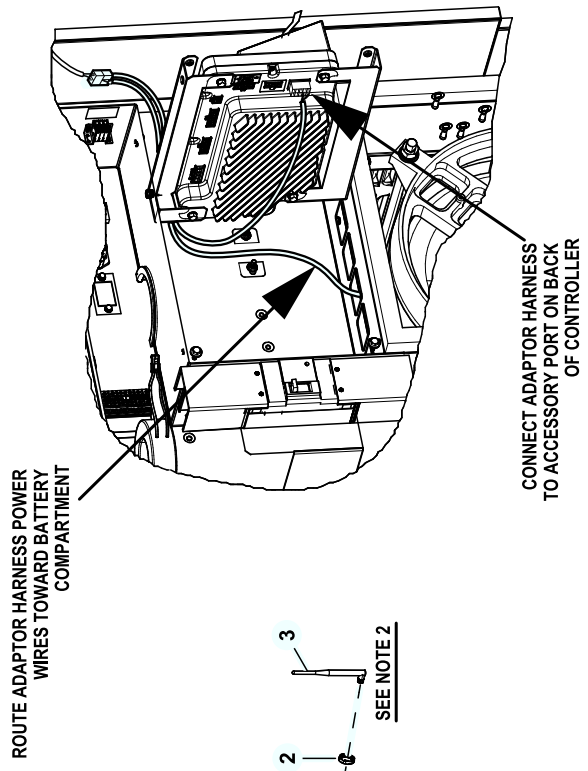

GROUP H

EXPLODEDVIEW: EV CONBOX SPECIAL PARTS MOBILE LINK CPL

DRAWING#: A0000478208

GROUP

APPLICABLE TO:

| ITEM | PART# | QTY. | DESCRIPTION |
|------|-------------|------|-------------------------------------|
| (1)1 | 10000035491 | 1 | TETHER REMOTE MONITOR ASSEMBLY WIFI |
| 2 | A0000462416 | 1 | HEXNUT, MOBILELINK WIFI |
| (2)3 | A0000462419 | 1 | ANTENNA, TAOGLAS GW.11.A153 |
| 4 | OK2231 | 1 | HARN MOBILE LINK CPL |
| 5 | A0000892374 | 1 | CAP 1/4 IN THREADED CONNECTOR LDPE |

NOTES (UNLESS OTHERWISE SPECIFIED):

- (1) TETHER REMOTE MONITOR ASSEMBLY MOUNTS TO INTERIOR FACE OF ROOF LINE.
- (2) PART TO BE PACKAGED AND SHIPPED LOOSE IN MANUAL BAG.
- (3) TO COVER CENTER THREADS DURING SHIPPING. REMOVE BEFORE INSTALLING ITEM 3.