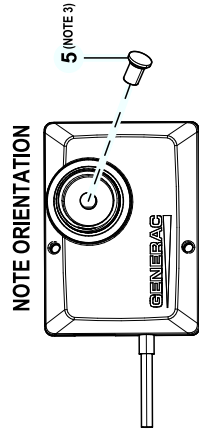

GROUP H

EXPLODEDVIEW: EV CONBOX SPECIAL PARTS MOBILE LINK CPL

DRAWING#: A0000478208

GROUP

APPLICABLE TO:

| ITEM | PART# | QTY. | DESCRIPTION |
|------|-------------|------|-------------------------------------|
| (1)1 | 10000035491 | 1 | TETHER REMOTE MONITOR ASSEMBLY WIFI |
| 2 | A0000462416 | 1 | HEXNUT, MOBILELINK WIFI |
| (2)3 | A0000462419 | 1 | ANTENNA, TAOGLAS GW.11.A153 |
| 4 | OK2231 | 1 | HARN MOBILE LINK CPL |
| 5 | A0000892374 | 1 | CAP 1/4 IN THREADED CONNECTOR LDPE |

NOTES (UNLESS OTHERWISE SPECIFIED):

- (1) TETHER REMOTE MONITOR ASSEMBLY MOUNTS TO INTERIOR FACE OF ROOF LINE.
- (2) PART TO BE PACKAGED AND SHIPPED LOOSE IN MANUAL BAG.
- (3) TO COVER CENTER THREADS DURING SHIPPING. REMOVE BEFORE INSTALLING ITEM 3.