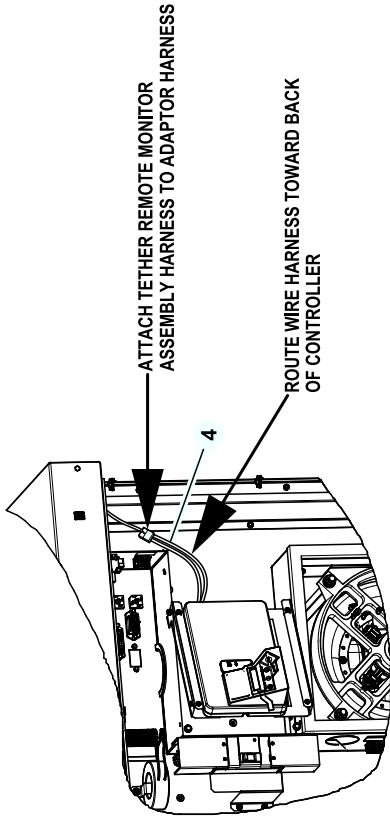

GROUP H

EXPLODEDVIEW: EV CONBOX SPECIAL PARTS MOBILE LINK CPL

DRAWING#: A0000478208

GROUP

APPLICABLE TO:

| ITEM | PART# | QTY. | DESCRIPTION |
|------|-------------|------|-------------------------------------|
| (1)1 | 10000035491 | 1 | TETHER REMOTE MONITOR ASSEMBLY WIFI |
| 2 | A0000462416 | 1 | HEXNUT, MOBILELINK WIFI |
| (2)3 | A0000462419 | 1 | ANTENNA, TAOGLAS GW.11.A153 |
| 4 | OK2231 | 1 | HARN MOBILE LINK CPL |
| 5 | A0000892374 | 1 | CAP 1/4 IN THREADED CONNECTOR LDPE |

NOTES (UNLESS OTHERWISE SPECIFIED):

- (1) TETHER REMOTE MONITOR ASSEMBLY MOUNTS TO INTERIOR FACE OF ROOF LINE.
- (2) PART TO BE PACKAGED AND SHIPPED LOOSE IN MANUAL BAG.
- (3) TO COVER CENTER THREADS DURING SHIPPING. REMOVE BEFORE INSTALLING ITEM 3.