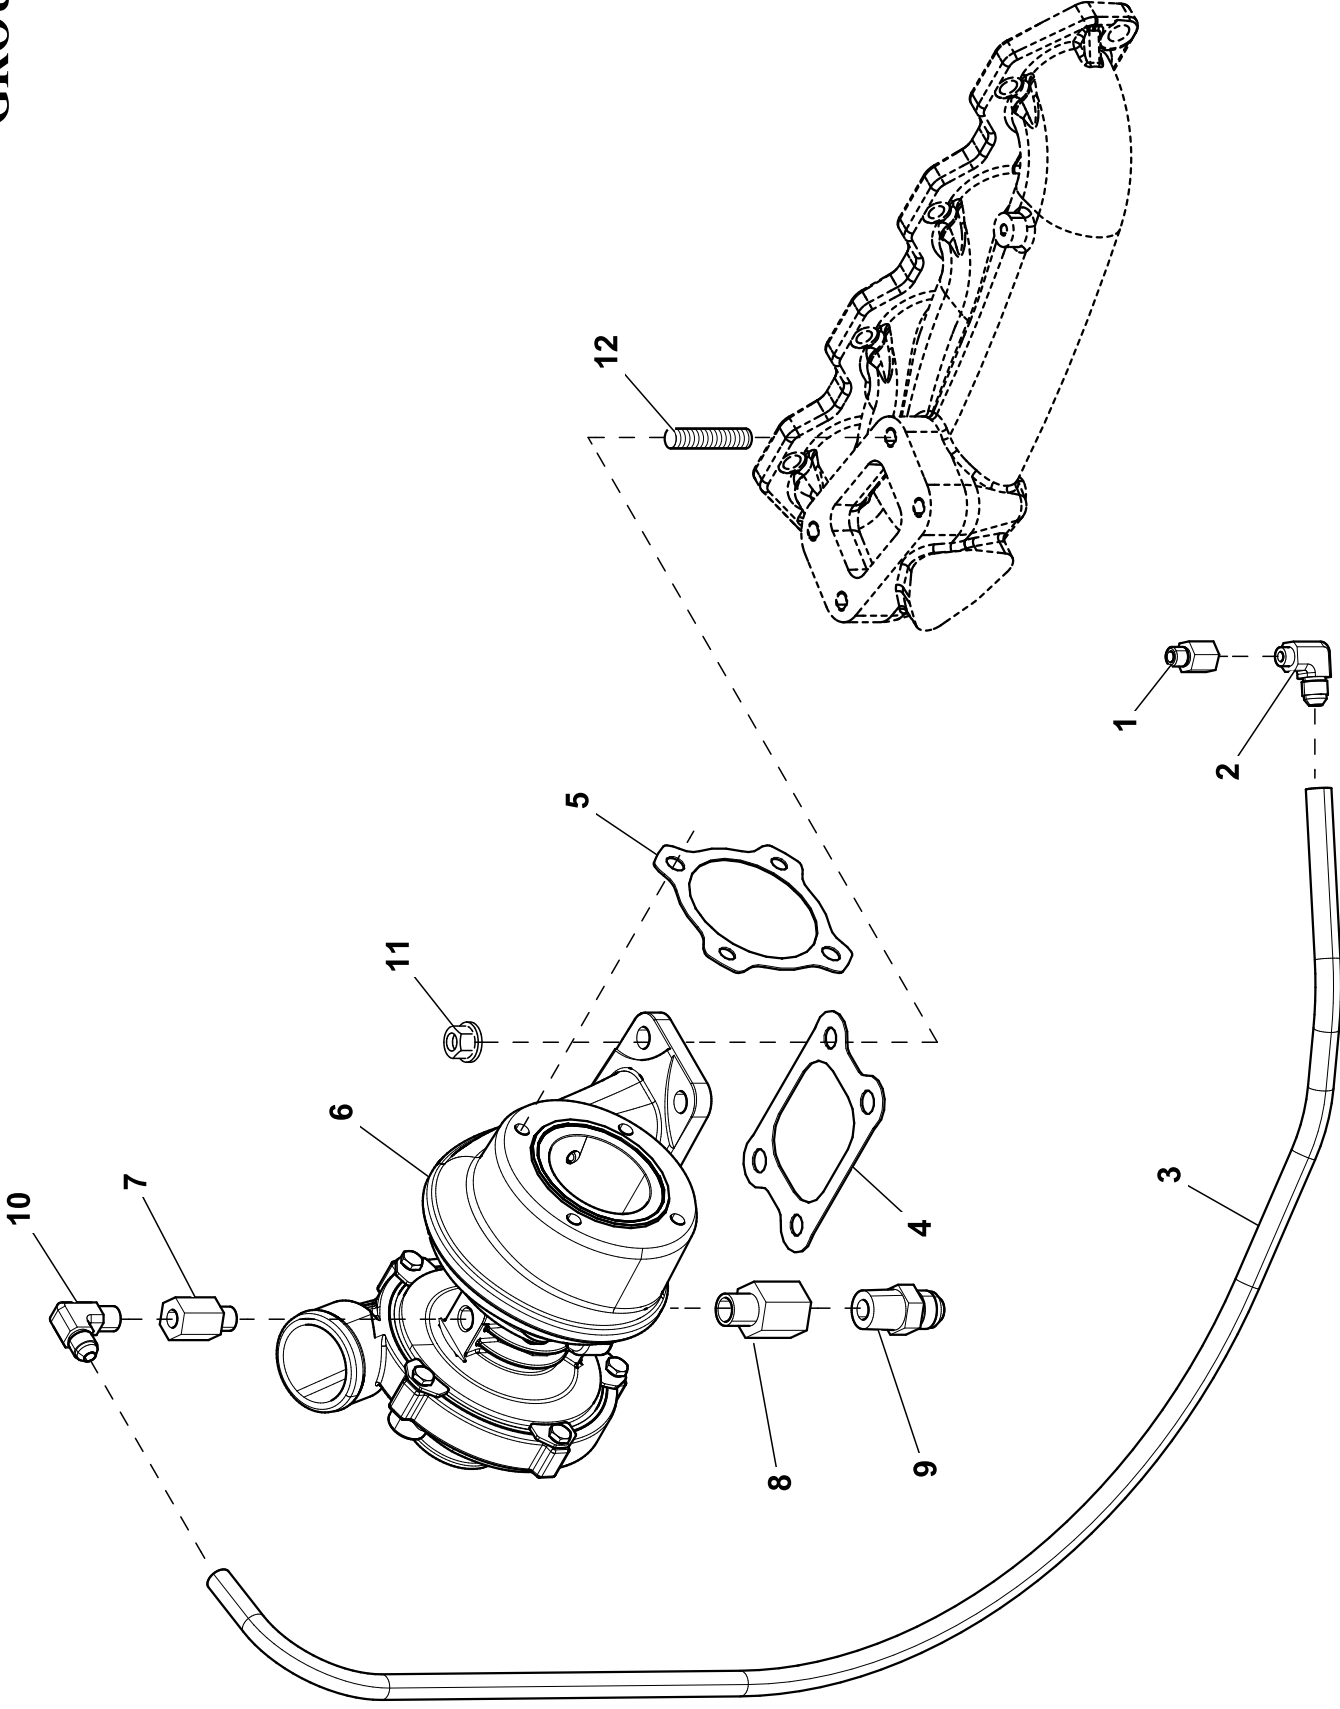

GROUP D

EXPLODED VIEW: TURBO 2.4L G2

DRAWING #: 0H3356

GROUP D

APPLICABLE TO:

ITEM	PART#	QTY.	DESCRIPTION
1	042574	1	ADAPTER 1/8NPTF TO 1/8 BSPT
2	064094	1	MALE ELBOW 45 #49X3
3	064096B	1	OIL SUPPLY 3LHA(38")
4	0G8690	1	GASKET 2.4L G2
5	0G8692	1	GASKET 2.4L G2
6	0H2811	1	TURBOCHARGER G2 2.4L
7	0A4707B	1	ADAPTER 1/4NPT X M12-1.5
8	0A4707F	1	ADAPTER 1/2NPT X M16-1.5
9	0C4975	1	ADAPTER 1/2 NPT X 37JIC 3/4-16
10	0C4973C	1	ADAPTER 90D JIC37 1/4NPT X 1/2
11	0E5343	4	NUT HEX FL WHIZ M10-1.50
12	0H0457	4	STUD M10-1.5 X 40 G10.9