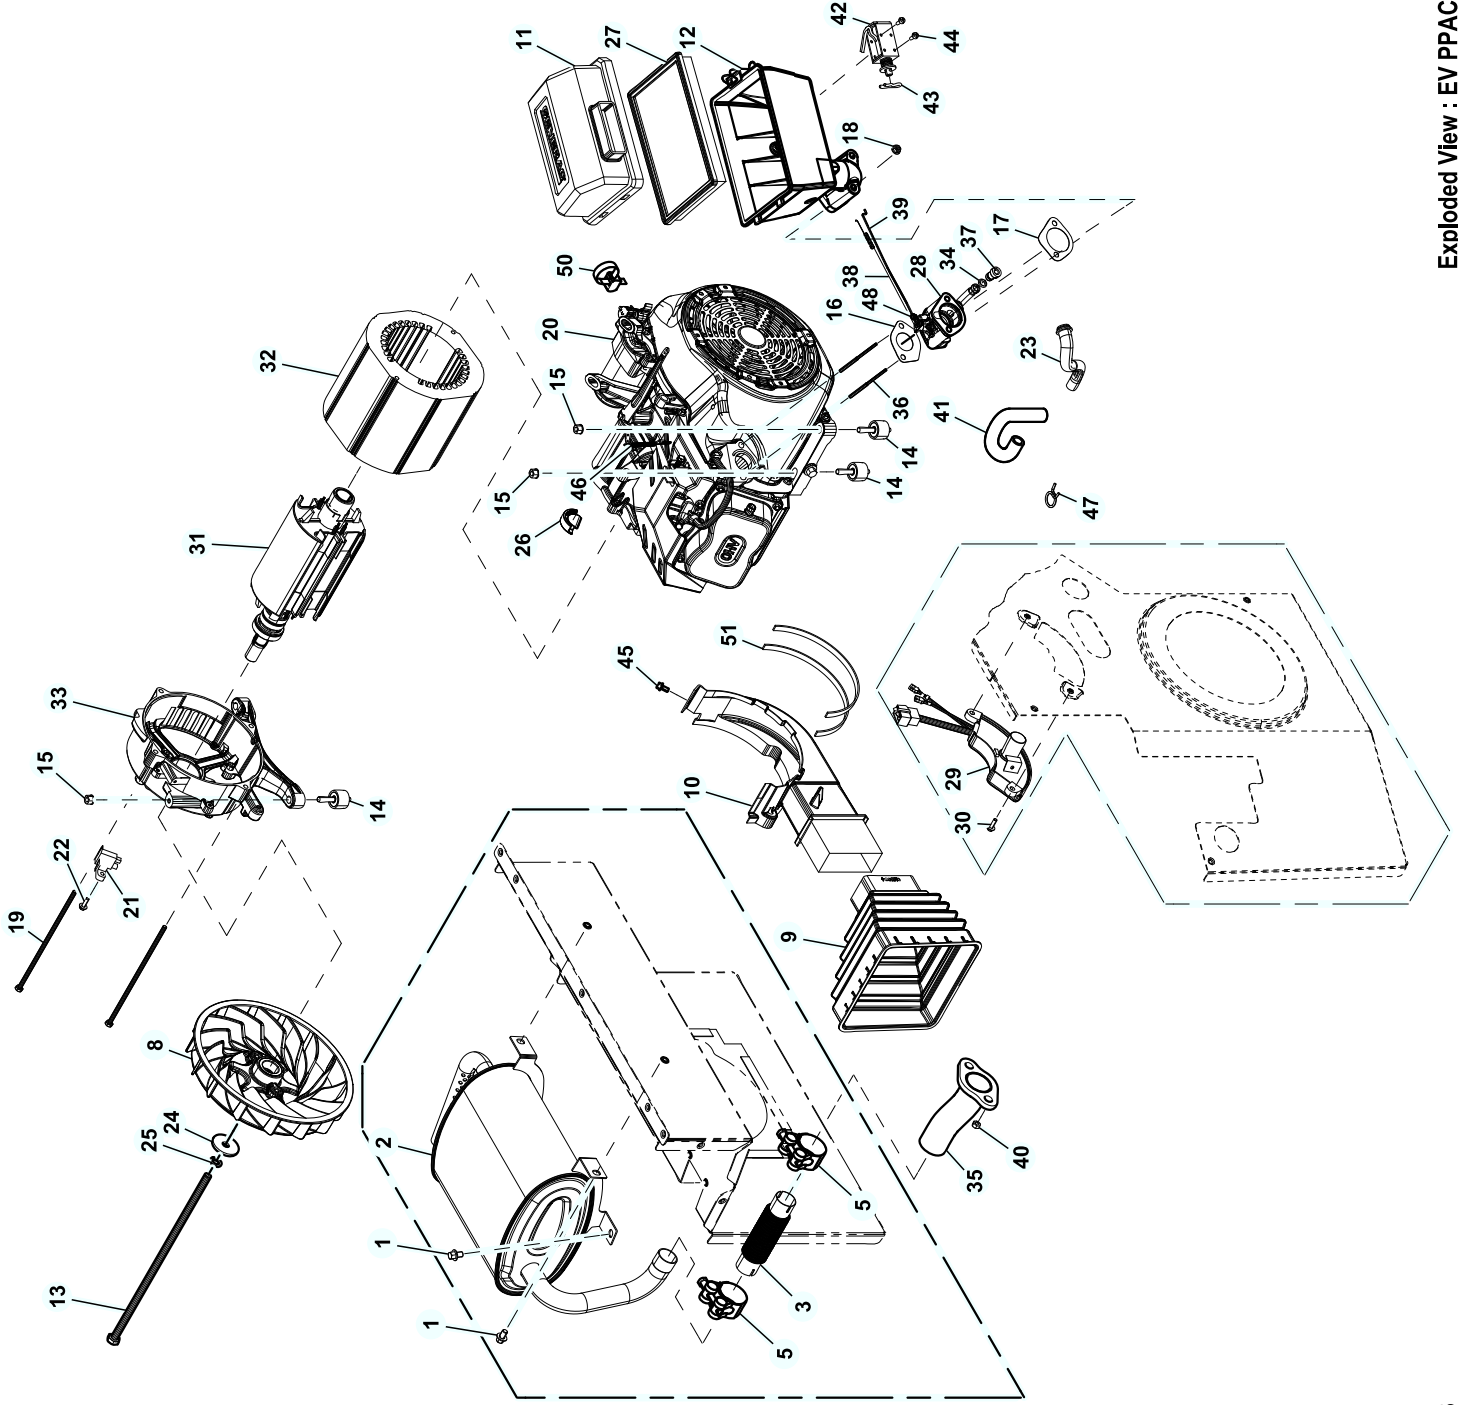

GROUP EV

EXPLODED VIEW: EV PPACT POWERHEAD 60HZ

DRAWING #: 0L4787

GROUP

ITEM	PART#	QTY.	DESCRIPTION
1	0C5453	4	SCREW HHTT M8-1.2 X 12 BP
2	0L0208	1	MUFFLER
3	0K6940	1	FLEX PIPE EXH MANI 420CC
4			
5	0K8104	2	CLAMP BAND DIA 31-33mm
6			
7			
8	0J2350B	1	EXHAUST FAN 7KW D-DRIVE
9	0K5974	1	BELLOWS, ALTERNATOR AIR IN
10	0K4216	1	ALTERNATOR DUCT
11	0K5150	1	AIRBOX COVER
12	0K5567	1	BASE AIRBOX INTAKE 420cc
13	0K7336	1	ROTOR BOLT HHC M10 - 1.25 X 335
14	0K9000	6	VIBRATION ISOLATORS
15	10000004854	6	NUT HEX FL WHIZ M10-1.25
16	0H6545	1	GASKET INTAKE 432CC OHV
17	0H6546	1	GASKET INTAKE 432CC OHV
18	0K8835	2	NUT FLANGE M6-1.0 NYLOK
19	0J4298	4	SCREW HHC M6-1.0 X 193 C8.8
20	0K4359	1	ENGINE 420CC GASEOUS
21	0K7282	1	BRUSH ASSEMBLY
22	0K7317	1	SCREW HHFC M5-0.8 X 16
23	0K5614	1	HOSE, BREATHER, 420CC
24	049451	1	WASHER FLAT .406 ID X 1.62 OD
25	046526	1	WASHER LOCK M10
26	0K8391	1	COVER ENGINE BELL
27	0E9371A	1	FILTER AIR GTV530
28	0K5364A	1	ASSEMBLY THROTTLE BODY 420cc
29	0K7869	1	AVR
30	066849	2	SCREW HHTT M5-0.8 X 16
31	0K58490101	1	ROTOR
32	0K58490102	1	STATOR
33	0K58490203	1	BEARING CARRIER
34	0J2004	1	O-RING 50 X 1.5 NITRILE
35	0K9958	1	MANIFOLD
36	0K9065	2	STUD, INTAKE
37	0L3081A	1	JET REGULATOR (LP)
	0L3081B	1	JET REGULATOR (NG)
38	0K5701	1	ANTI-LASH SPRING
39	0K6041	1	LINKAGE
40	045771	2	NUT, HEX M8 - 1.25 G8
41	0L0147	1	HOSE 1/2" ID
42	0F9273	1	SOLENOID
43	077091	1	COTTER PIN
44	0E9592	2	SCREW PPHM #4-40 X 3/8
45	0K9104	3	SCREW HHFC M5 - 0.8 X 10
46	0K5699	1	GOVERNOR SPRING
47	048031M	2	HOSE CLAMP
48	0D1366	1	GOVERNOR ROD BUSHING
49	0K7551	1	HARNESS AVR (NOT SHOWN)
50	029333A	3	TIE WRAP
51	029451	2.7FT	TAPE, FOAM 1/16" X 1/2"