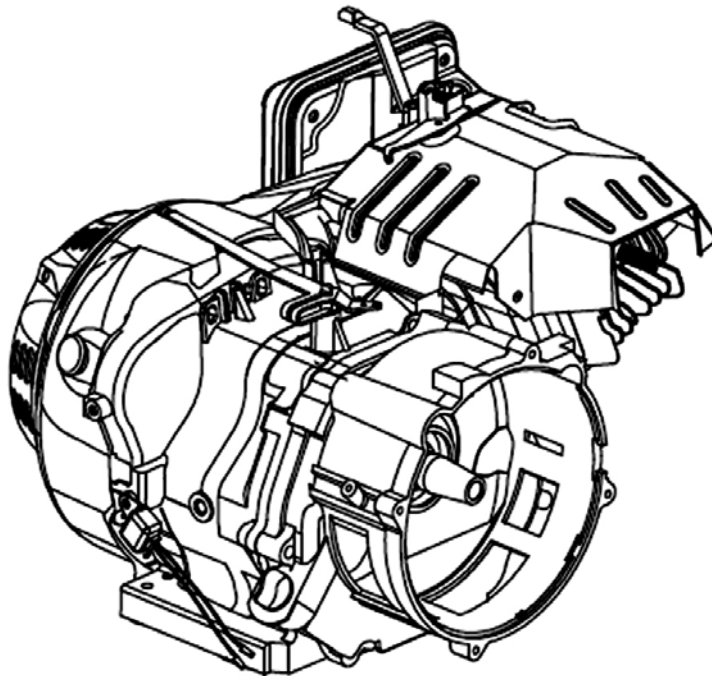

420cc Gaseous Engine (G19)

Parts Manual

NOTICE!

The information in this manual is known to be accurate as of the date of release shown on the cover. However, engineering changes can occur without notice. To obtain the proper parts, please be sure to use the serial number of the unit being serviced when ordering from this manual. Always refer to any parts notes and changes before ordering. All other parts not shown in this manual can be found on Generac's exploded view drawings on line on GENservice at www.generac.com.

TABLE OF CONTENTS

CAMSHAFT ASSEMBLY	3
CONTROL ASSEMBLY	4
CRANKCASE COVER	5
CRANKCASE	6
CRANKSHAFT AND PISTON ASSEMBLY	7
CYLINDER HEAD ASSEMBLY	8
IGNITION AND FLYWHEEL ASSEMBLY	9
GASKET AND SPACER	10
STARTER MOTOR ASSEMBLY	11

CAMSHAFT ASSEMBLY

ITEM	PART NO.	DESCRIPTION	QTY
1	0J39430124	EXHAUST ROCKER ARM ASSEMBLY	1
2	0J39430125	INTAKE ROCKER ARM ASSEMBLY	1
3	0K43590113	VALVE ROCKER ARM SHAFT	2
4	0J39430127	PUSH ROD	2
5	0G84420174	VALVE LIFTER	2
6	0G84420122	VALVE ROTATOR	2
7	0G84420239	VALVE LOCKER	4
8	0G84420123	VALVE SPRING RETAINER	2
9	0G84420124	VALVE SPRING	2
10	0G84420125	VALVE SPRING SEAT	1
11	0G84420128	VALVE STEM SEAL	1
12	0J39430126	VALVE ASSEMBLY (INCLUDES INTAKE AND EXHAUST VALVES)	1
13	0G8442F114	CAMSHAFT ASSEMBLY	1
14	0J93060102	LOCKER CIRCLIP	2
15	0K22930113	ROCKER ARM SHAFT RETAINER	1
16	0G84420194	FLANGE BOLT	1

CONTROL ASSEMBLY

ITEM	PART NO.	DESCRIPTION	QTY
1	0K43590116	CONTROL ASSEMBLY	1
2	0G84420194	FLANGE BOLT (M6)	2
3	0G84420272	FLANGE NUT (M6)	1
4	0G84420197	QUADRATE HEAD BOLT	1
5	0G84420198	GOVERNOR ARM	1