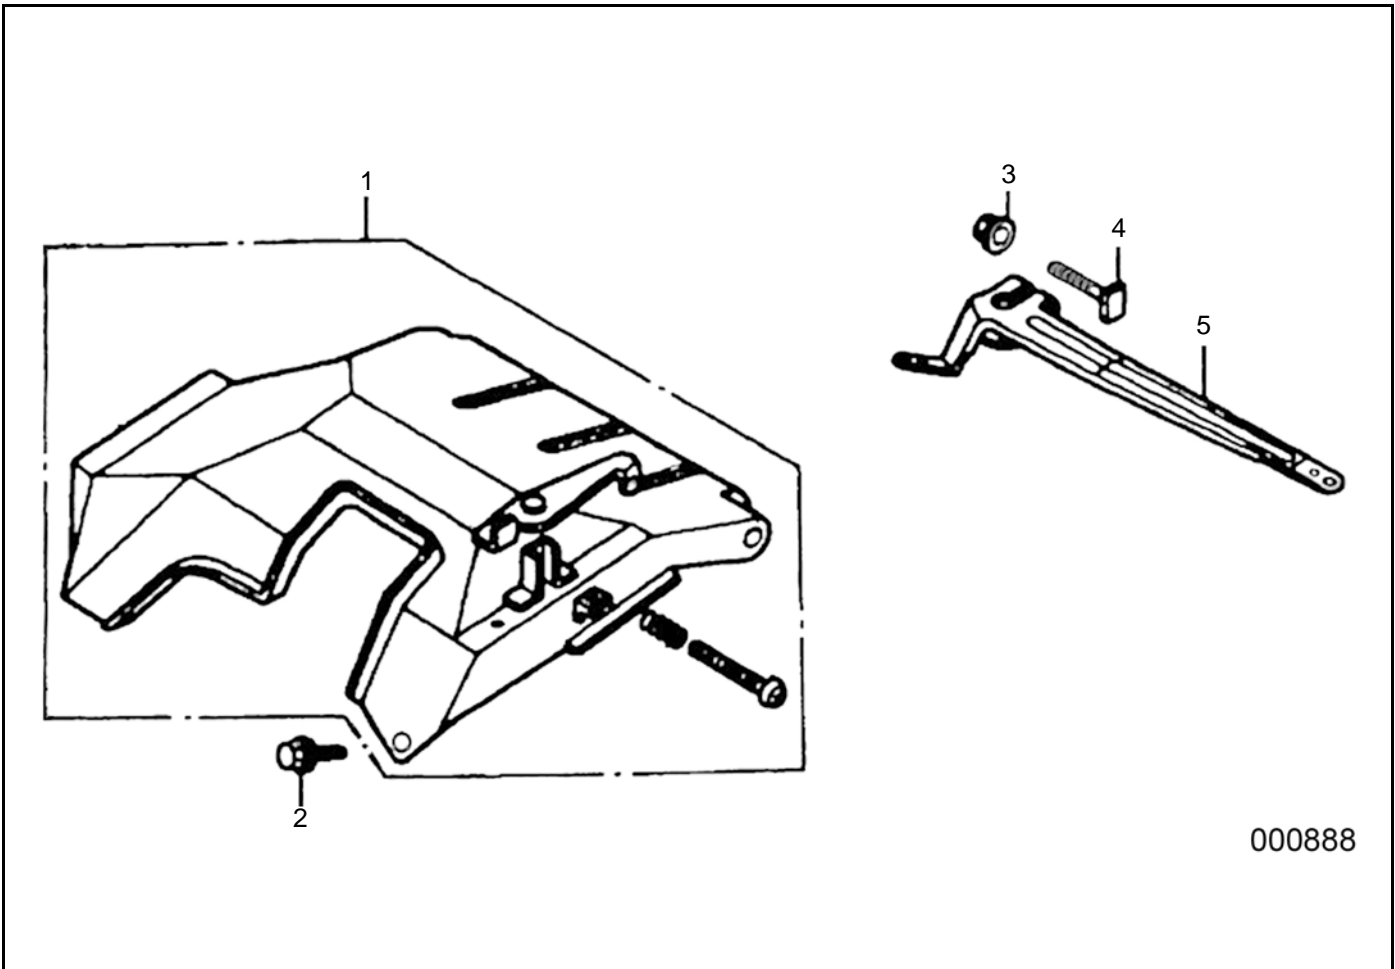

TABLE OF CONTENTS

CAMSHAFT ASSEMBLY	3
CONTROL ASSEMBLY	4
CRANKCASE COVER	5
CRANKCASE	6
CRANKSHAFT AND PISTON ASSEMBLY	7
CYLINDER HEAD ASSEMBLY	8
IGNITION AND FLYWHEEL ASSEMBLY	9
GASKET AND SPACER	10
STARTER MOTOR ASSEMBLY	11

CAMSHAFT ASSEMBLY

ITEM	PART NO.	DESCRIPTION	QTY
1	0J39430124	EXHAUST ROCKER ARM ASSEMBLY	1
2	0J39430125	INTAKE ROCKER ARM ASSEMBLY	1
3	0K43590113	VALVE ROCKER ARM SHAFT	2
4	0J39430127	PUSH ROD	2
5	0G84420174	VALVE LIFTER	2
6	0G84420122	VALVE ROTATOR	2
7	0G84420239	VALVE LOCKER	4
8	0G84420123	VALVE SPRING RETAINER	2
9	0G84420124	VALVE SPRING	2
10	0G84420125	VALVE SPRING SEAT	1
11	0G84420128	VALVE STEM SEAL	1
12	0J39430126	VALVE ASSEMBLY (INCLUDES INTAKE AND EXHAUST VALVES)	1
13	0G8442F114	CAMSHAFT ASSEMBLY	1
14	0J93060102	LOCKER CIRCLIP	2
15	0K22930113	ROCKER ARM SHAFT RETAINER	1
16	0G84420194	FLANGE BOLT	1

CONTROL ASSEMBLY

ITEM	PART NO.	DESCRIPTION	QTY
1	0K43590116	CONTROL ASSEMBLY	1
2	0G84420194	FLANGE BOLT (M6)	2
3	0G84420272	FLANGE NUT (M6)	1
4	0G84420197	QUADRATE HEAD BOLT	1
5	0G84420198	GOVERNOR ARM	1