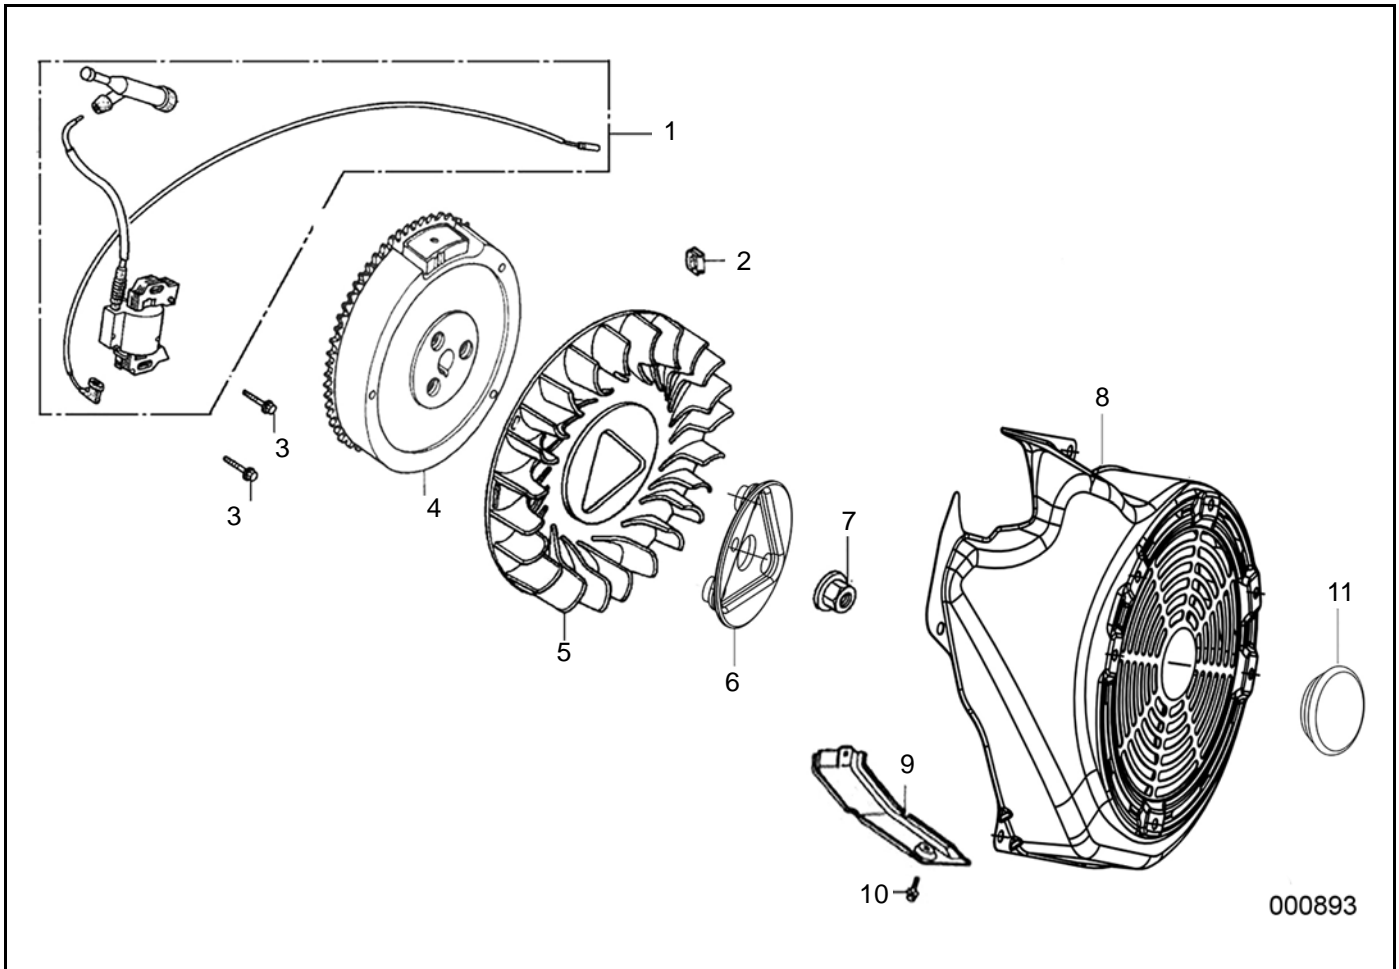

CRANKCASE

ITEM	PART NO.	DESCRIPTION	QTY
1	0G84420217	FLANGE BOLT	2
2	0G84420105	OIL LEVEL SWITCH ASSEMBLY	1
3	0G84420118	RADIAL BALLBEARING (6202)	1
4	0G84420218	WASHER (8X16X1.2)	1
5	0G84420219	LOCK PIN (10MM)	1
6	0G84420220	GOVERNOR ARM SHAFT	1
7	0G84420108	OIL SEAL	1
8	0G84420110	DRAIN PLUG BOLT	1
9	0G84420109	DRAIN PLUG WASHER (12MM)	1
10	0K43590111	CRANKCASE	1
11	0G84420116	OIL SEAL	1
12	0K43590112	FUEL HOSE	1

CRANKSHAFT AND PISTON ASSEMBLY

ITEM	PART NO.	DESCRIPTION	QTY
1	0G84420237	PISTON PIN CIRCLIP	2
2	0G84420238	PISTON PIN	1
3	0G84420236	CONNECTING ROD BOLT	2
4	0G84420119	SPECIAL WOODRUFF KEY	1
5		PISTON RINGS	N/A
6		PISTON	N/A
7		CONNECTING ROD	N/A
8		CRANKSHAFT	N/A
		(N/A)-THESE PARTS NOT AVAILABLE - FOR REFERENCE PURPOSES ONLY	

CYLINDER HEAD ASSEMBLY

ITEM	PART NO.	DESCRIPTION	QTY
1	0J35240147	FLANGED BOLT	6
2	0J39340112	VALVE COVER	1
3	0J39340113	VALVE COVER GASKET	1
4	0G84420211	FLANGE HEAD BOLT (10x80)	4
5	0G84420210	EXHAUST BOLT STUD	2
6	0L3059	SPARK PLUG	1
7	0G8442F110	CYLINDER HEAD	1
8	0K43590110	INTAKE BOLT STUD	2
9	0J00620107	CYLINDER HEAD GASKET	1
10	0G84420212	DOWEL PIN	2
11	0G9028	MUFFLER GASKET	1

IGNITION AND FLYWHEEL ASSEMBLY

ITEM	PART NO.	DESCRIPTION	QTY
1	0G84420150	IGNITION COIL ASSEMBLY	1
2	0G84420267	CORD GROMMET	1
3	0G84420268	FLANGE BOLT (M6X25)	2
4	0H98380104	FLYWHEEL	1
5	0G84420147	COOLING FAN	1
6	0H58410151	FAN PLATE	1
7	0G84420149	SPECIAL NUT (16MM)	1
8	0K43590114	FAN COVER	1
9	0J39340117	SHROUD	1
10	0G84420194	FLANGE BOLT (M6X12)	1
11	0K43590115	FAN COVER PLUG	1