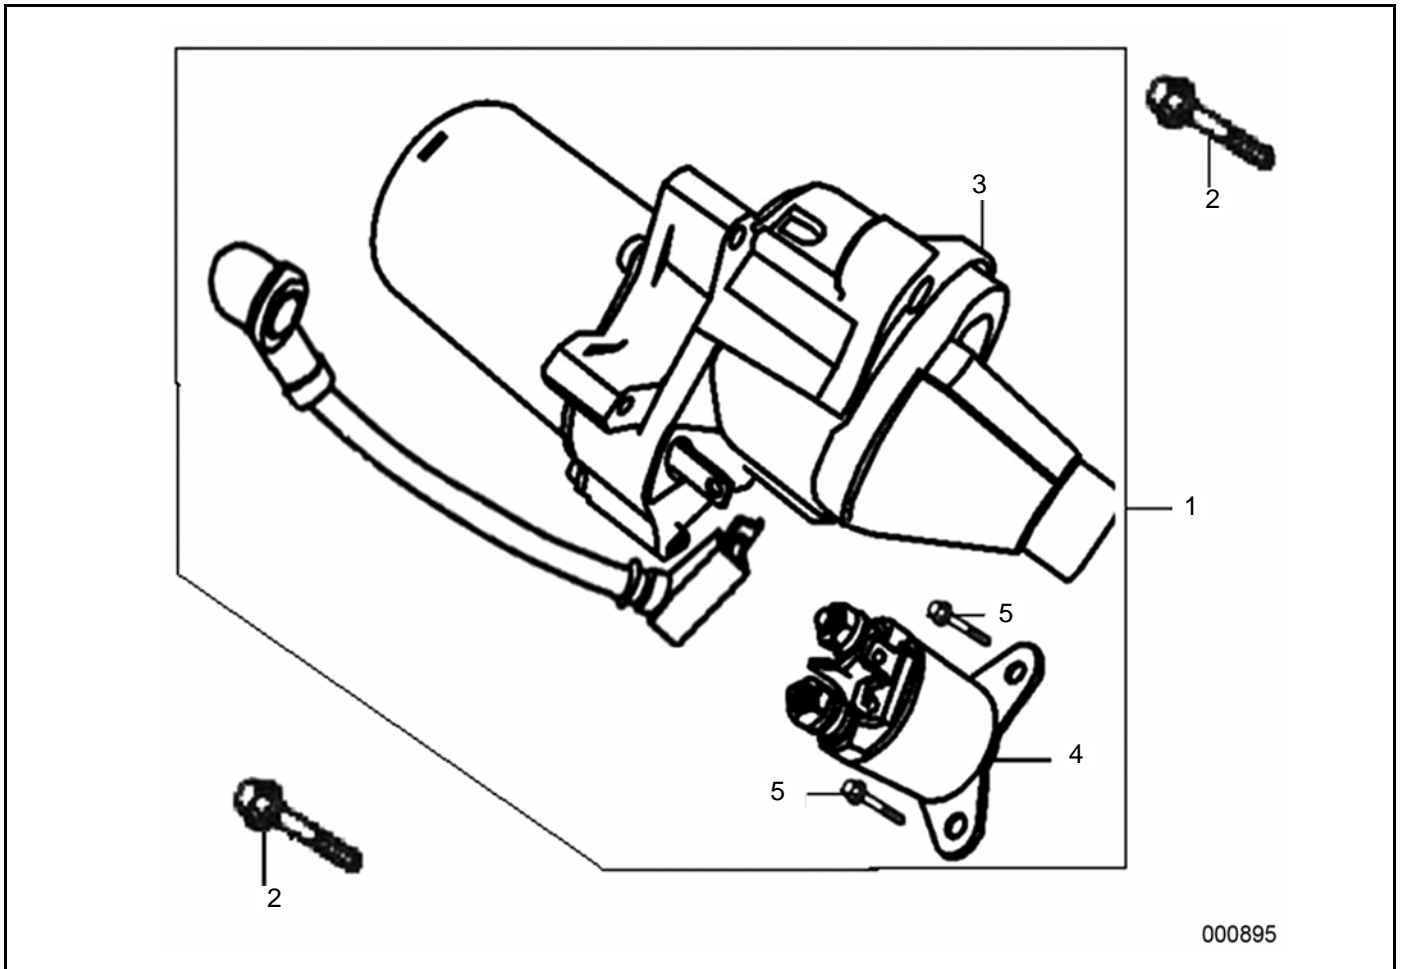

STARTER MOTOR ASSEMBLY

ITEM	PART NO.	DESCRIPTION	QTY
1	0K43590117	STARTER MOTOR ASSEMBLY	1
2	0H98380103	FLANGE BOLT	2
3	0H98380101	STARTER MOTOR	1
4	0K43590118	CONTACTOR ASSEMBLY	1
5	0J4968	FLANGE BOLT	2