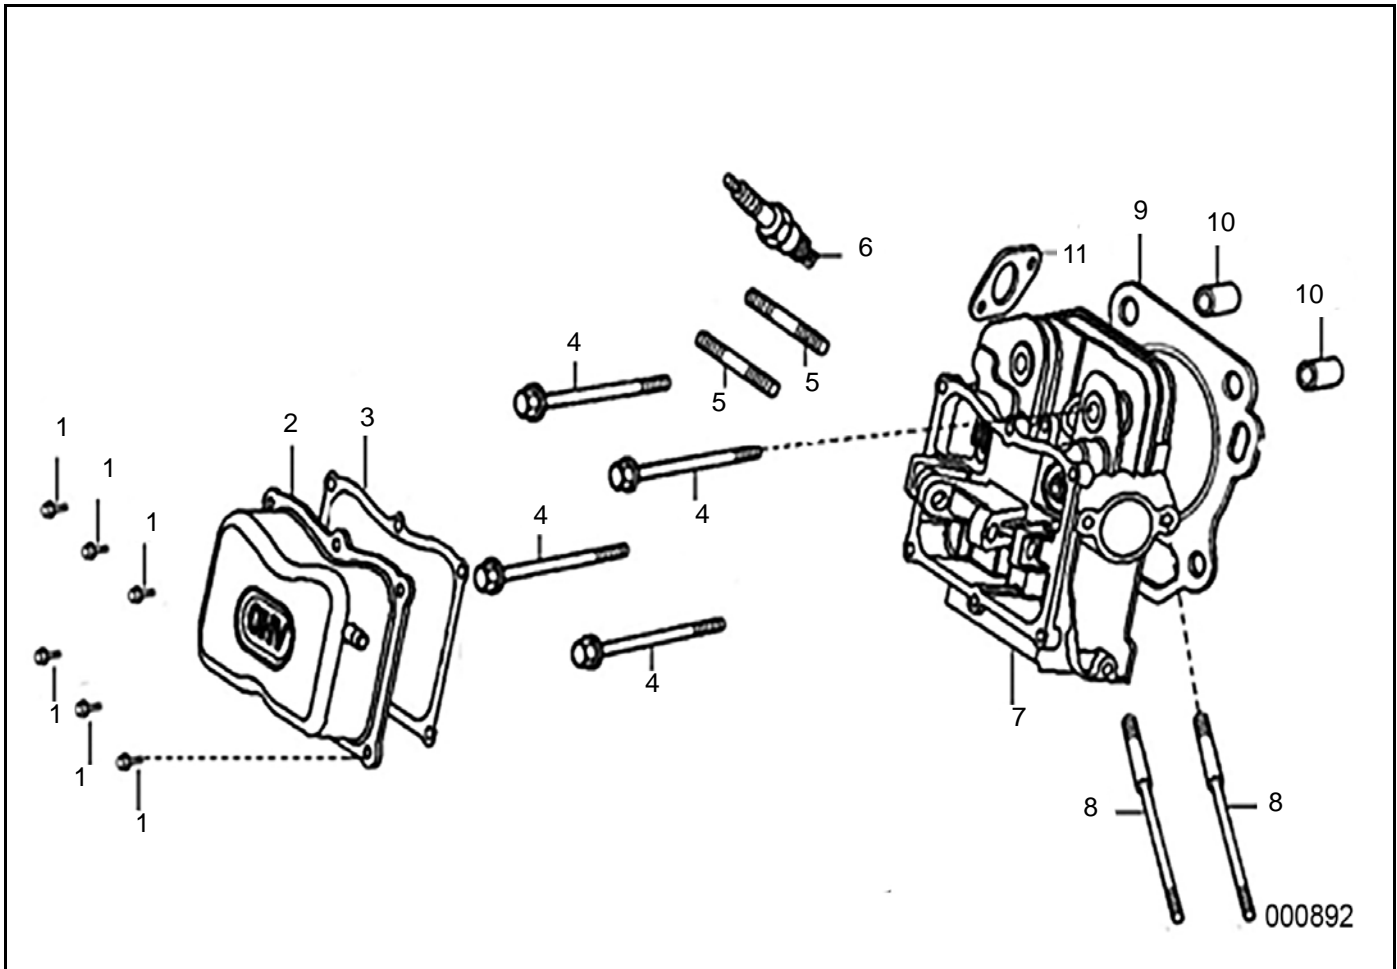

CRANKCASE

ITEM	PART NO.	DESCRIPTION	QTY
1	0G84420217	FLANGE BOLT	2
2	0G84420105	OIL LEVEL SWITCH ASSEMBLY	1
3	0G84420118	RADIAL BALLBEARING (6202)	1
4	0G84420218	WASHER (8X16X1.2)	1
5	0G84420219	LOCK PIN (10MM)	1
6	0G84420220	GOVERNOR ARM SHAFT	1
7	0G84420108	OIL SEAL	1
8	0G84420110	DRAIN PLUG BOLT	1
9	0G84420109	DRAIN PLUG WASHER (12MM)	1
10	0K43590111	CRANKCASE	1
11	0G84420116	OIL SEAL	1
12	0K43590112	FUEL HOSE	1

CRANKSHAFT AND PISTON ASSEMBLY

ITEM	PART NO.	DESCRIPTION	QTY
1	0G84420237	PISTON PIN CIRCLIP	2
2	0G84420238	PISTON PIN	1
3	0G84420236	CONNECTING ROD BOLT	2
4	0G84420119	SPECIAL WOODRUFF KEY	1
5		PISTON RINGS	N/A
6		PISTON	N/A
7		CONNECTING ROD	N/A
8		CRANKSHAFT	N/A
		(N/A)-THESE PARTS NOT AVAILABLE - FOR REFERENCE PURPOSES ONLY	

CYLINDER HEAD ASSEMBLY

ITEM	PART NO.	DESCRIPTION	QTY
1	0J35240147	FLANGED BOLT	6
2	0J39340112	VALVE COVER	1
3	0J39340113	VALVE COVER GASKET	1
4	0G84420211	FLANGE HEAD BOLT (10x80)	4
5	0G84420210	EXHAUST BOLT STUD	2
6	0L3059	SPARK PLUG	1
7	0G8442F110	CYLINDER HEAD	1
8	0K43590110	INTAKE BOLT STUD	2
9	0J00620107	CYLINDER HEAD GASKET	1
10	0G84420212	DOWEL PIN	2
11	0G9028	MUFFLER GASKET	1