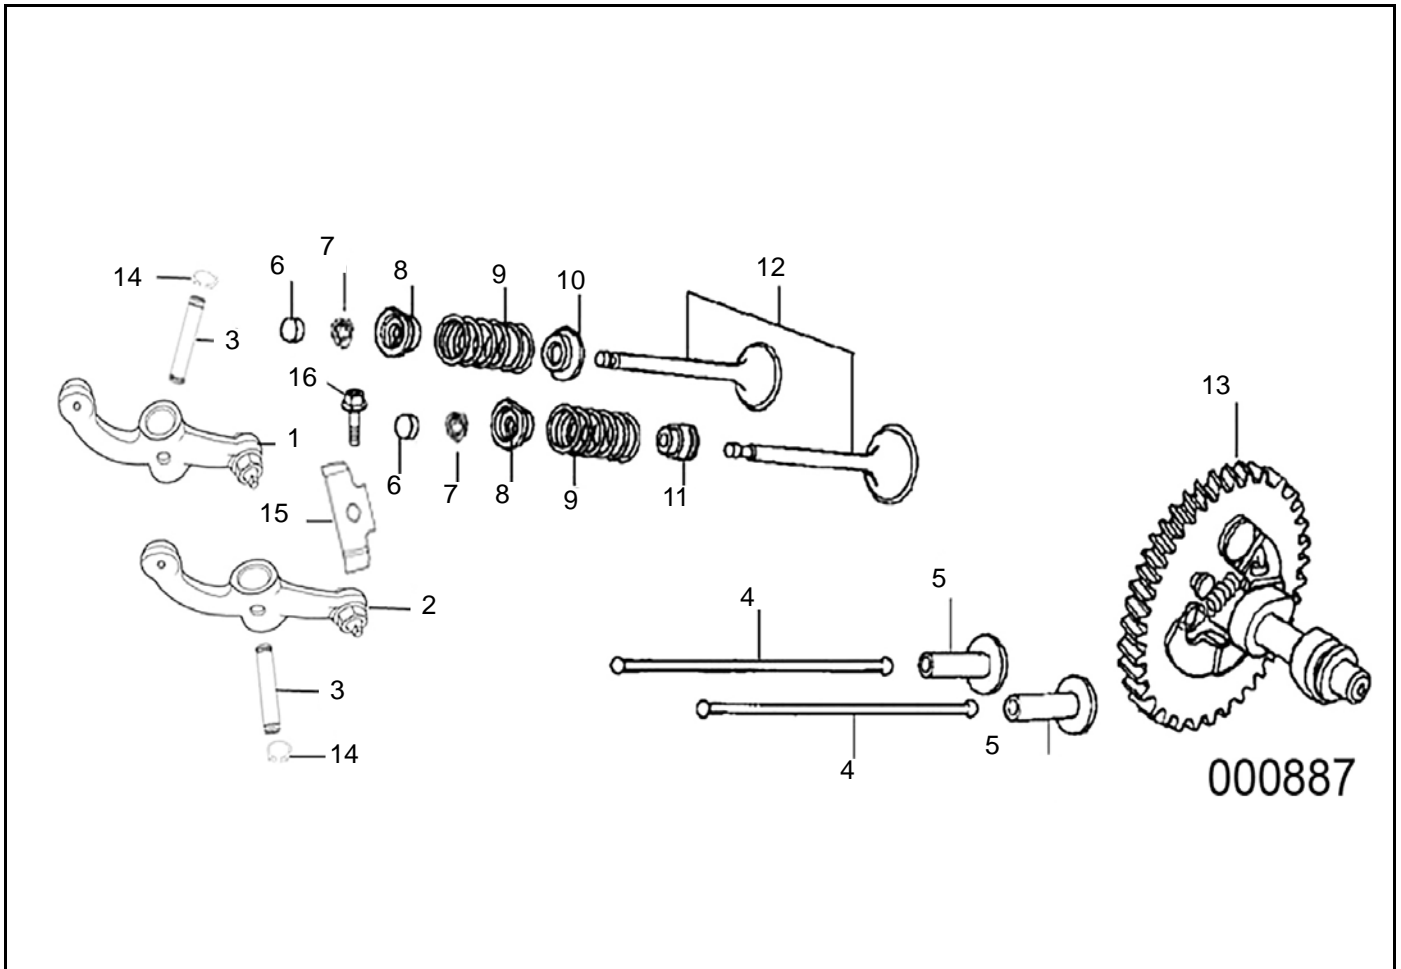

420cc Gaseous Engine (G19)

Parts Manual

NOTICE!

The information in this manual is known to be accurate as of the date of release shown on the cover. However, engineering changes can occur without notice. To obtain the proper parts, please be sure to use the serial number of the unit being serviced when ordering from this manual. Always refer to any parts notes and changes before ordering. All other parts not shown in this manual can be found on Generac's exploded view drawings on line on GENservice at www.generac.com.

CAMSHAFT ASSEMBLY

ITEM	PART NO.	DESCRIPTION	QTY
1	0J39430124	EXHAUST ROCKER ARM ASSEMBLY	1
2	0J39430125	INTAKE ROCKER ARM ASSEMBLY	1
3	0K43590113	VALVE ROCKER ARM SHAFT	2
4	0J39430127	PUSH ROD	2
5	0G84420174	VALVE LIFTER	2
6	0G84420122	VALVE ROTATOR	2
7	0G84420239	VALVE LOCKER	4
8	0G84420123	VALVE SPRING RETAINER	2
9	0G84420124	VALVE SPRING	2
10	0G84420125	VALVE SPRING SEAT	1
11	0G84420128	VALVE STEM SEAL	1
12	0J39430126	VALVE ASSEMBLY (INCLUDES INTAKE AND EXHAUST VALVES)	1
13	0G8442F114	CAMSHAFT ASSEMBLY	1
14	0J93060102	LOCKER CIRCLIP	2
15	0K22930113	ROCKER ARM SHAFT RETAINER	1
16	0G84420194	FLANGE BOLT	1

CONTROL ASSEMBLY

ITEM	PART NO.	DESCRIPTION	QTY
1	0K43590116	CONTROL ASSEMBLY	1
2	0G84420194	FLANGE BOLT (M6)	2
3	0G84420272	FLANGE NUT (M6)	1
4	0G84420197	QUADRATE HEAD BOLT	1
5	0G84420198	GOVERNOR ARM	1

CRANKSHAFT AND PISTON ASSEMBLY

ITEM	PART NO.	DESCRIPTION	QTY
1	0G84420237	PISTON PIN CIRCLIP	2
2	0G84420238	PISTON PIN	1
3	0G84420236	CONNECTING ROD BOLT	2
4	0G84420119	SPECIAL WOODRUFF KEY	1
5		PISTON RINGS	N/A
6		PISTON	N/A
7		CONNECTING ROD	N/A
8		CRANKSHAFT	N/A
		(N/A)-THESE PARTS NOT AVAILABLE - FOR REFERENCE PURPOSES ONLY	