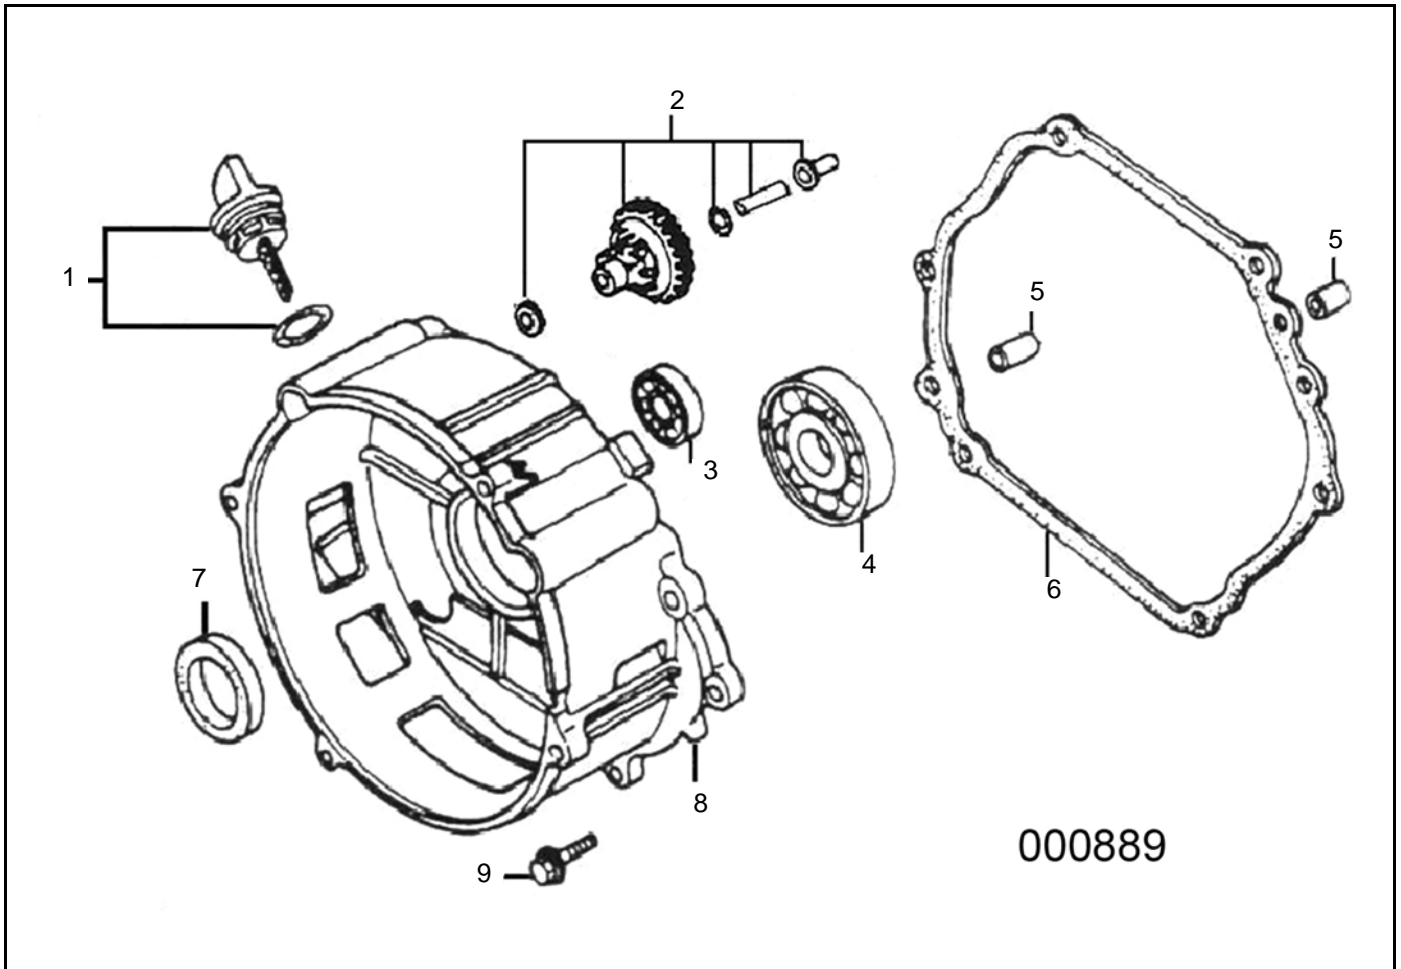

CRANKCASE COVER

ITEM	PART NO.	DESCRIPTION	QTY
1	0G9799	DIPSTICK AND WASHER ASSEMBLY	2
2	0G8442F112	GOVERNOR ASSEMBLY	1
3	0G84420118	RADIAL BALL BEARING (6202)	1
4	0G84420117	RADIAL BALL BEARING (6207)	1
5	0G84420228	DOWEL PIN	2
6	0G84420115	CRANKCASE COVER GASKET	1
7	0G84420116	OIL SEAL	1
8	0G84420227	CRANKCASE COVER	1
9	0G84420229	FLANGE BOLT (8X40)	7