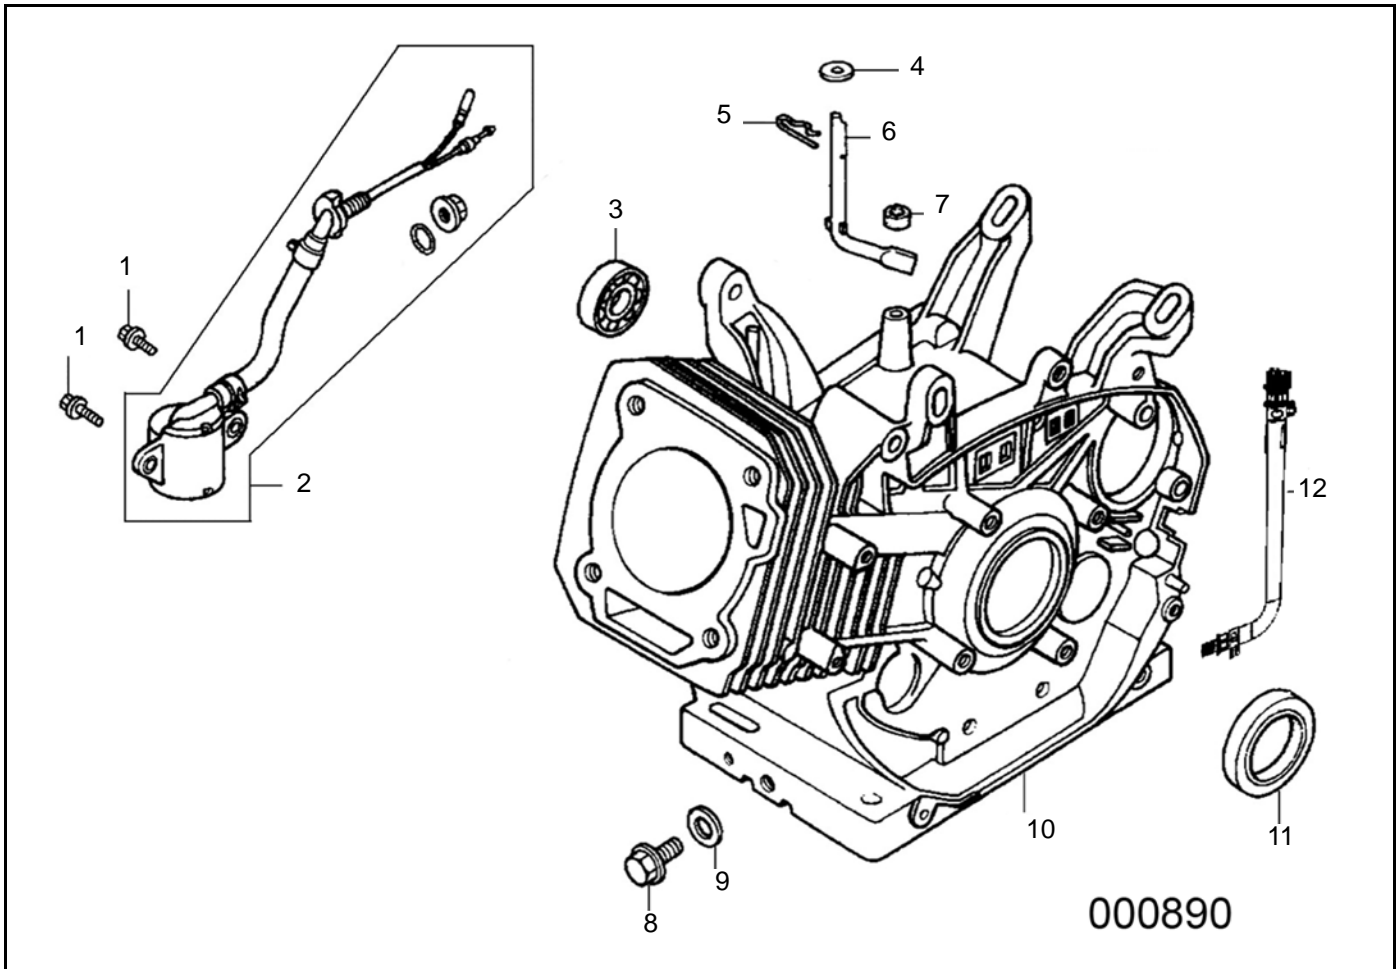

CAMSHAFT ASSEMBLY

ITEM	PART NO.	DESCRIPTION	QTY
1	0J39430124	EXHAUST ROCKER ARM ASSEMBLY	1
2	0J39430125	INTAKE ROCKER ARM ASSEMBLY	1
3	0K43590113	VALVE ROCKER ARM SHAFT	2
4	0J39430127	PUSH ROD	2
5	0G84420174	VALVE LIFTER	2
6	0G84420122	VALVE ROTATOR	2
7	0G84420239	VALVE LOCKER	4
8	0G84420123	VALVE SPRING RETAINER	2
9	0G84420124	VALVE SPRING	2
10	0G84420125	VALVE SPRING SEAT	1
11	0G84420128	VALVE STEM SEAL	1
12	0J39430126	VALVE ASSEMBLY (INCLUDES INTAKE AND EXHAUST VALVES)	1
13	0G8442F114	CAMSHAFT ASSEMBLY	1
14	0J93060102	LOCKER CIRCLIP	2
15	0K22930113	ROCKER ARM SHAFT RETAINER	1
16	0G84420194	FLANGE BOLT	1

CONTROL ASSEMBLY

ITEM	PART NO.	DESCRIPTION	QTY
1	0K43590116	CONTROL ASSEMBLY	1
2	0G84420194	FLANGE BOLT (M6)	2
3	0G84420272	FLANGE NUT (M6)	1
4	0G84420197	QUADRATE HEAD BOLT	1
5	0G84420198	GOVERNOR ARM	1

CRANKCASE

ITEM	PART NO.	DESCRIPTION	QTY
1	0G84420217	FLANGE BOLT	2
2	0G84420105	OIL LEVEL SWITCH ASSEMBLY	1
3	0G84420118	RADIAL BALLBEARING (6202)	1
4	0G84420218	WASHER (8X16X1.2)	1
5	0G84420219	LOCK PIN (10MM)	1
6	0G84420220	GOVERNOR ARM SHAFT	1
7	0G84420108	OIL SEAL	1
8	0G84420110	DRAIN PLUG BOLT	1
9	0G84420109	DRAIN PLUG WASHER (12MM)	1
10	0K43590111	CRANKCASE	1
11	0G84420116	OIL SEAL	1
12	0K43590112	FUEL HOSE	1

CRANKSHAFT AND PISTON ASSEMBLY

ITEM	PART NO.	DESCRIPTION	QTY
1	0G84420237	PISTON PIN CIRCLIP	2
2	0G84420238	PISTON PIN	1
3	0G84420236	CONNECTING ROD BOLT	2
4	0G84420119	SPECIAL WOODRUFF KEY	1
5		PISTON RINGS	N/A
6		PISTON	N/A
7		CONNECTING ROD	N/A
8		CRANKSHAFT	N/A
		(N/A)-THESE PARTS NOT AVAILABLE - FOR REFERENCE PURPOSES ONLY	