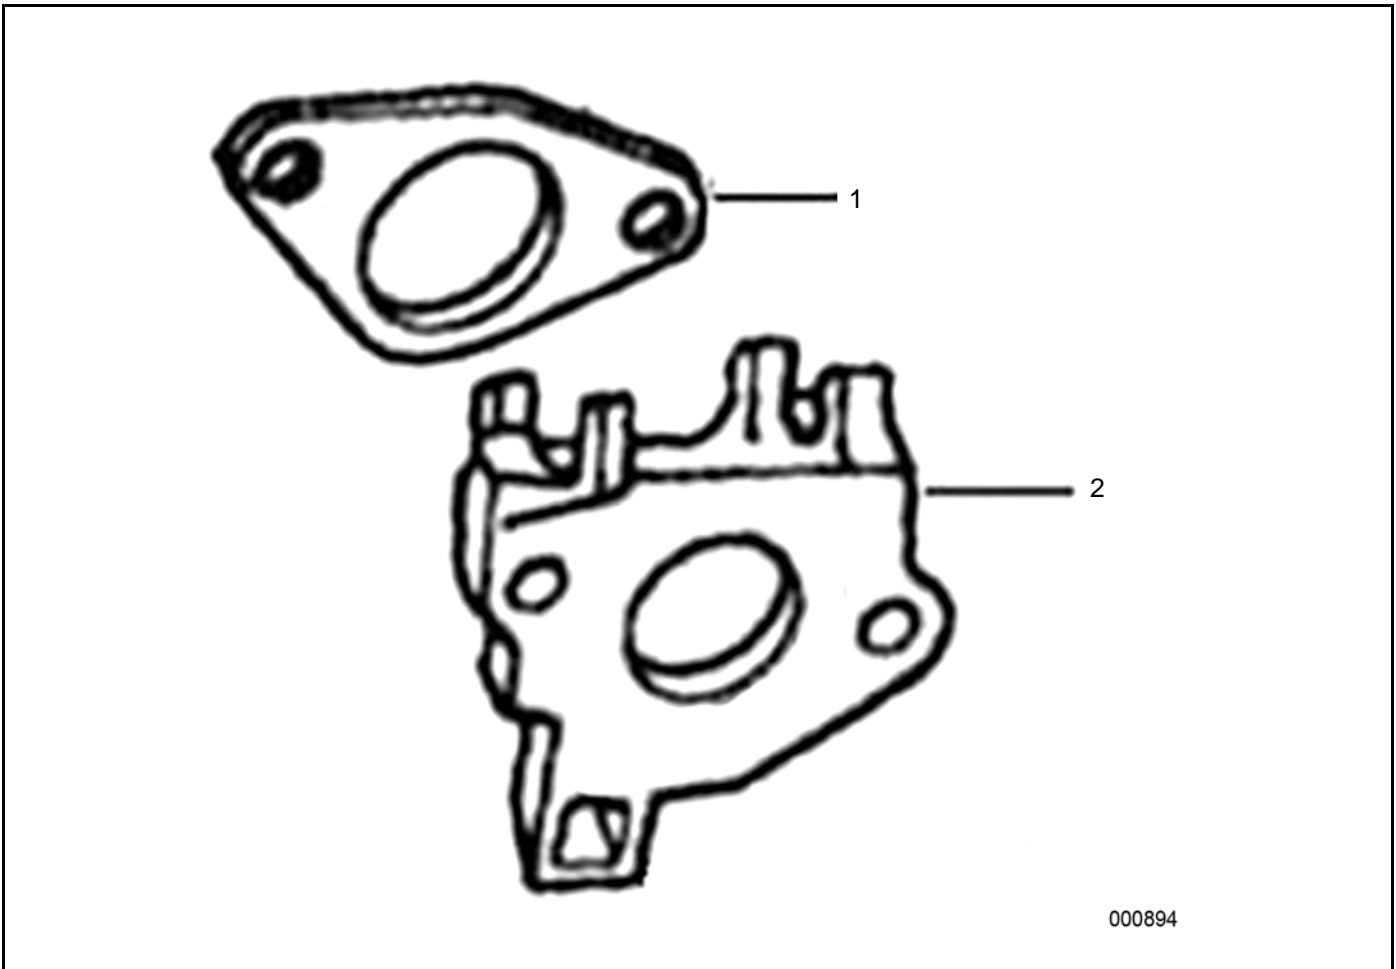

GASKET AND SPACER

ITEM	PART NO.	DESCRIPTION	QTY
1	0G84420144	INSULATOR GASKET	1
2	0J25910112	CARBURETOR INSULATOR	1