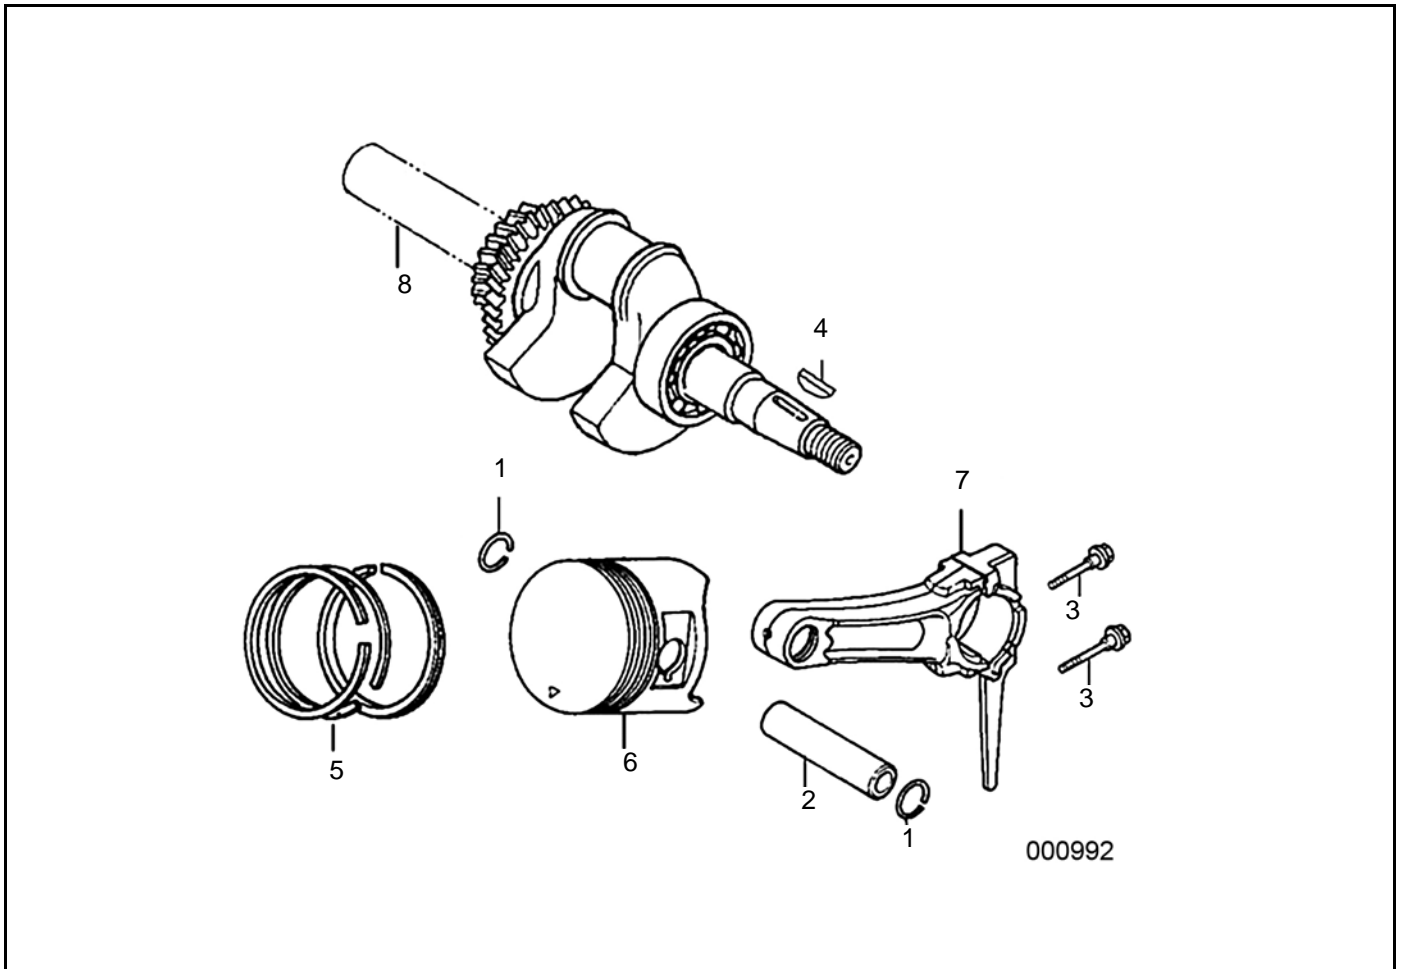

CONTROL ASSEMBLY

ITEM	PART NO.	DESCRIPTION	QTY
1	0K43590116	CONTROL ASSEMBLY	1
2	0G84420194	FLANGE BOLT (M6)	2
3	0G84420272	FLANGE NUT (M6)	1
4	0G84420197	QUADRATE HEAD BOLT	1
5	0G84420198	GOVERNOR ARM	1

CRANKCASE COVER

ITEM	PART NO.	DESCRIPTION	QTY
1	0G9799	DIPSTICK AND WASHER ASSEMBLY	2
2	0G8442F112	GOVERNOR ASSEMBLY	1
3	0G84420118	RADIAL BALL BEARING (6202)	1
4	0G84420117	RADIAL BALL BEARING (6207)	1
5	0G84420228	DOWEL PIN	2
6	0G84420115	CRANKCASE COVER GASKET	1
7	0G84420116	OIL SEAL	1
8	0G84420227	CRANKCASE COVER	1
9	0G84420229	FLANGE BOLT (8X40)	7

CRANKCASE

ITEM	PART NO.	DESCRIPTION	QTY
1	0G84420217	FLANGE BOLT	2
2	0G84420105	OIL LEVEL SWITCH ASSEMBLY	1
3	0G84420118	RADIAL BALLBEARING (6202)	1
4	0G84420218	WASHER (8X16X1.2)	1
5	0G84420219	LOCK PIN (10MM)	1
6	0G84420220	GOVERNOR ARM SHAFT	1
7	0G84420108	OIL SEAL	1
8	0G84420110	DRAIN PLUG BOLT	1
9	0G84420109	DRAIN PLUG WASHER (12MM)	1
10	0K43590111	CRANKCASE	1
11	0G84420116	OIL SEAL	1
12	0K43590112	FUEL HOSE	1

CRANKSHAFT AND PISTON ASSEMBLY

ITEM	PART NO.	DESCRIPTION	QTY
1	0G84420237	PISTON PIN CIRCLIP	2
2	0G84420238	PISTON PIN	1
3	0G84420236	CONNECTING ROD BOLT	2
4	0G84420119	SPECIAL WOODRUFF KEY	1
5		PISTON RINGS	N/A
6		PISTON	N/A
7		CONNECTING ROD	N/A
8		CRANKSHAFT	N/A
		(N/A)-THESE PARTS NOT AVAILABLE - FOR REFERENCE PURPOSES ONLY	